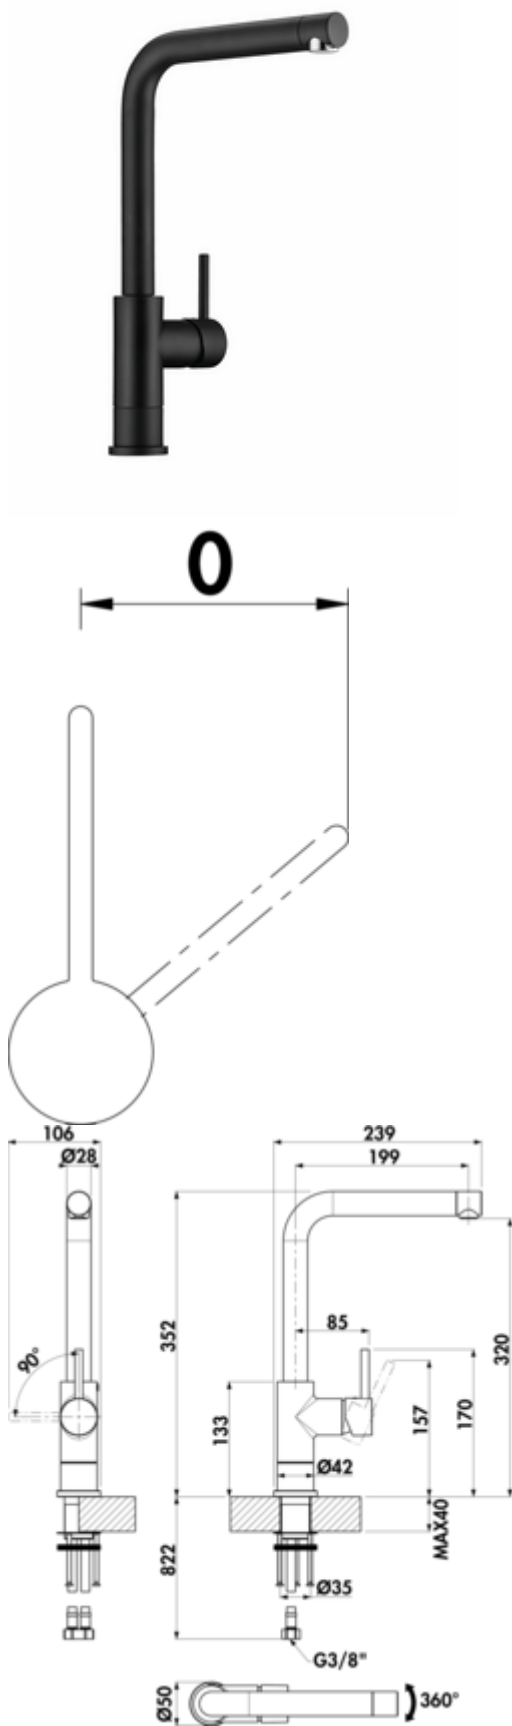

LINEA Arco 5 window fitting

Product number: 5011332
Configuration: black matt, high pressure

Configuration options

- 5011330 | chrome, high pressure
- 5011331 | stainless steel finish, high pressure
- 5011332 | black matt, high pressure
- 5011333 | chrome, low pressure
- 5011334 | stainless steel finish, low pressure
- 5011335 | black matt, low pressure

- ✓ Sink faucet
- ✓ high pressure
- ✓ with swivelling outlet

Single lever mixer. With swivelling outlet, laminar aerator and ceramic cartridge.

- height when tilted only 45 mm
- swivel range 360°
- drill Ø 35 mm

BELGAQUA