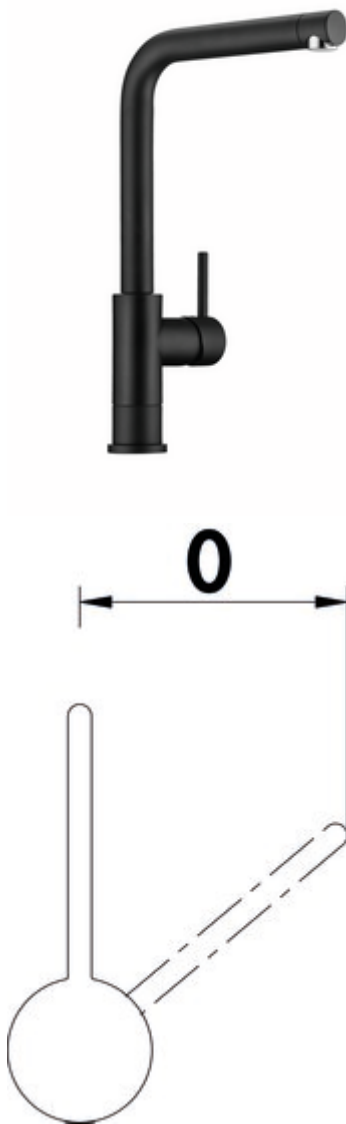

LINEA Arco 5 window fitting

Product number: 5011332
Configuration: black matt, high pressure

Configuration options

5011330 | chrome, high pressure
5011331 | stainless steel finish, high pressure
5011332 | black matt, high pressure
5011333 | chrome, low pressure
5011334 | stainless steel finish, low pressure
5011335 | black matt, low pressure

- ✓ Sink faucet
- ✓ high pressure
- ✓ with swivelling outlet

Single lever mixer. With swivelling outlet, laminar aerator and ceramic cartridge.

- height when tilted only 45 mm
- swivel range 360°
- drill Ø 35 mm

BELGAQUA

[more infos...](#)

Technical data

Article type	Sink faucet	Operating pressure	high pressure
Brand	LINEA	Width	239 mm
Number of handles	1	Material	brass
Total installation height	352 mm	Surface/coating	powder coated
Outreach	199 mm	Worktop thickness	40 mm
Outlet	with swivelling outlet	Window fitting	Yes
Discharge height	320 mm	Number of tap holes	1
Operating mode	Lever	Cartridge size	35 mm
Drilling diameter	35 mm	Height tilted	45 mm
Handle position	side lever	Connection type	G 3/8" F
Cartridge with ceramic sealing discs	Yes	Connection size	DN 15
Swivel range outlet	360°	Connection hoses	900 mm
Type of fitting	Single lever faucet		