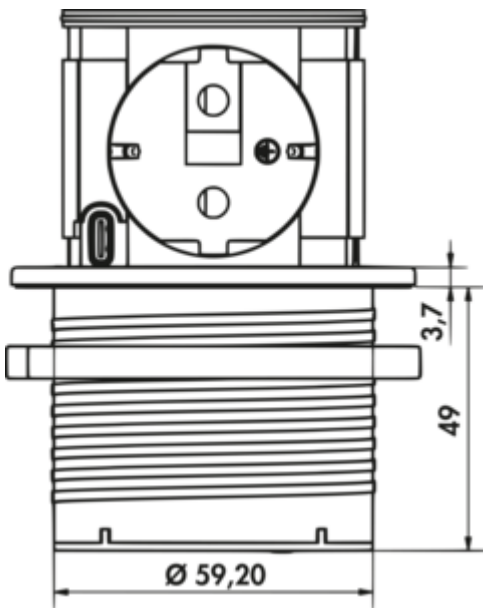

Piccolino UNO

Product number: 7053228

Configuration: cover gunmetal

Configuration options

7053225 | cover stainless steel

7053226 | cover black matt

7053227 | cover white matt

7053228 | cover gunmetal

7053229 | cover copper coloured

- ✓ Retractable socket element
- ✓ 1 x earthed plug socket
- ✓ USB-C 22 W

Socket element. Retractable. With 1 earthed plug socket, 1 USB Type-C charger, 22 watts. For installation in worktops.

- material plastic, black
- 1 x USB charger type C, 5 VDC, I_A/I_{out}: 1100 mA
- 2000 mm mains connection line with Schuko plug
- drill Ø ca. 60 mm
- for panel thickness from 16 mm, mounted by screw ring
- cable outlet below

[more infos...](#)

Technical data

Article type	Socket element	Mains plug loosely enclosed	Yes
Height	47,50 mm	Colour bezel	gunmetal
Drilling diameter	60 mm	Colour socket	black
Width	67,80 mm	Height extended	48,5 mm
Material	plastic	Number of USB ports	1
Mains voltage	230 V/16 A	USB type	USB-C
Protection class	IP44	Type of socket element	Retractable socket element
Cable outlet	cable outlet below	Rated current	16 A
Mounting/Fixing	installation in the worktop	Number of sockets (total)	1
Note	can be retrofitted	Opening mechanism	Push-to-open
Certification	CE	Worktop thickness	from 16 mm
Length of the supply line (primary)	2.000 mm	USB version	1 x USB charger type A, 5 VDC, I_A/I_{out}: 1000 mA
Installation depth	48 mm	smart charging	Yes
Version sockets	1 x earthed plug socket