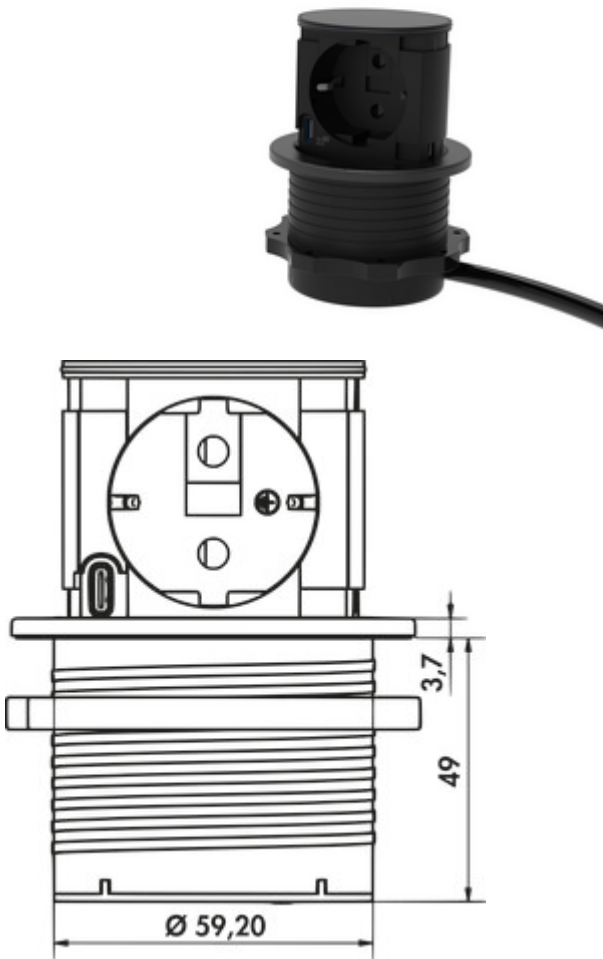

Piccolino UNO

Product number: 7053228
Configuration: cover gunmetal

Configuration options

- ✓ Retractable socket element
 - ✓ 1 x earthed plug socket
 - ✓ Length of the supply line (primary): 2.000 mm
- Socket element. Retractable. With 1 earthed plug socket, 1 USB Type-C charger, 30 watts. For installation in worktops.
- material plastic, black
 - 1 x USB charger type C, 5 VDC, IA/I out: 1100 mA
 - 2000 mm mains connection line with Schuko plug
 - drill Ø ca. 60 mm
 - for panel thickness from 16 mm, mounted by screw ring
 - cable outlet below

[more infos...](#)

Technical data

Article type	Socket element	Flush mountable	Yes
Drilling diameter	60 mm	Mains plug loosely enclosed	Yes
Warranty	2-year Naber warranty (except for wear parts); the general warranty conditions of Naber GmbH apply.	Colour bezel	gunmetal
Width	67,80 mm	Colour socket	black
Material	plastic	Height extended	48,5 mm
Mains voltage	230 V/16 A	Number of USB ports	1
Protection class	IP44	USB type	USB-C
Cable outlet	cable outlet below	Type of socket element	Retractable socket element
Mounting/Fixing	installation in the worktop	Rated current	16 A
Note	can be retrofitted	Number of sockets (total)	1
Certification	CE	Opening mechanism	Push-to-open
Length of the supply line (primary)	2.000 mm	Worktop thickness	from 16 mm
Installation depth	48 mm	USB version	1 x USB charger type A, 5 VDC, IA/I out: 1000 mA
Version sockets	1 x earthed plug socket		

Accessories

7052166	Hole saw, Ø 60 mm, for VersaDot Lite
---------	--------------------------------------

Recommendations

7052166	Hole saw, Ø 60 mm, for VersaDot Lite
---------	--------------------------------------