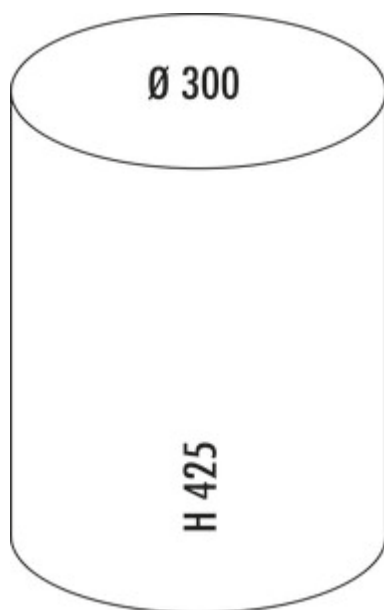

## WESCO® Pedal bin 116

Product number: 8012169

Configuration: sand matt

### Configuration options

8012148 | white  
 8012150 | nickel silver  
 8012151 | graphite  
 8012152 | almond  
 8012165 | red  
 8012166 | black matt  
 8012167 | white matt  
 8012168 | graphite matt  
 8012169 | sand matt  
 8036161 | black

- ✓ Free-standing containers
- ✓ footstep mechanism
- ✓ 13 l
  - waste capacity 13 litres
  - powder-coated sheet steel body and lid
  - plastic insert
  - plastic foot pedal
  - plastic base ring

[more infos...](#)

### Technical data

Article type	Free-standing container	Opening technology	footstep mechanism
Brand	WESCO®	Total volume	13 l
Width	300 mm	Volume/content container 1	13 l
Material	powder coated steel sheet	Design	Free-standing containers
Dishwasher safe	Not dishwasher-safe	Waste bin dimensions (Wesco.de)	425 x 300
Shape	round	Old Wesco order no.	116212-87
Material container	plastic	Volume/Content container	13
Cover	Yes	Footstep material	plastic
Lid type(s)	Closing-lid	Material Boden	with plastic edge
Number of containers	1		