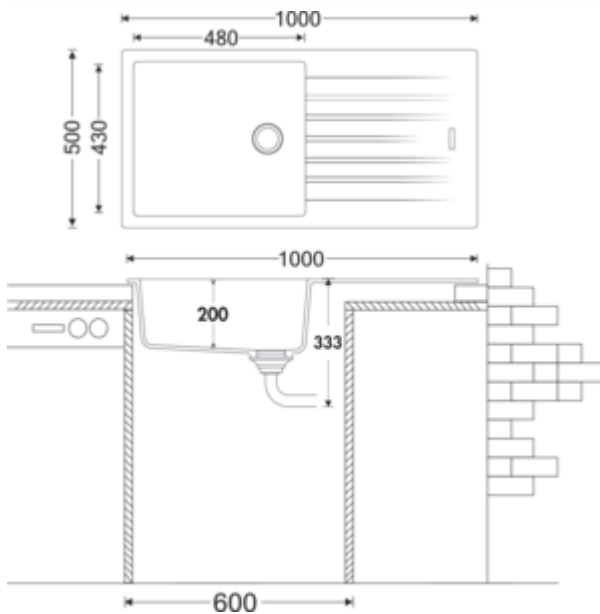

Angola 100 L

Product number: 1106033

Configuration: granite metallico

Configuration options

- 1106031 | granite nero
- 1106032 | granite espresso
- 1106033 | granite metallico
- 1106035 | granite magnolia
- 1106036 | granite concrete
- 1106037 | granite lava
- 1106038 | granite nero assoluto

- ✓ Built-in sink
- ✓ Composite
- ✓ Eccentric set, chrome-plated

Built-in sink. Composite, with large bowl and draining surface, reversible. 3½" basket strainer valve flush with rotational excenter fitting, chrome plated.

- pre-drilled on both sides
- suitable for worktop thicknesses from 22 mm to 44 mm
- cut-out dimensions ca. 980 x 480 mm
- can also be used in combination with hot water fittings (+/-100 °C)

[more infos...](#)

Technical data

Article type	Sink	Depth main sink	430 mm
Height	200 mm	Maximum worktop material thickness	44 mm
Width	1.000 mm	Material thickness worktop minimum	22 mm
Material	Composite	Number of tap holes	1
Cabinet width	600 mm	Armature bench	Yes
Suitable for	can also be used in combination with hot water fittings (+/-100 °C)	Number of holes	2
Cut-out dimension	approx. 980 x 480 mm	Note fitting bore	pre-drilled
Excenter fitting	Eccentric set, chrome-plated	Arrangement sinks	Reversible
Valve type	3½" basket strainer valve flush	Number of sinks	1 main sink
Overflow	Overflow in the main basin	Number of overflow points	1
Installation variant	Built-in sink	Draining board	With ribbed draining surface
Main sink width	480 mm	Garnish actuation	Chrome-plated rotary eccentric
Height main sink	200 mm		