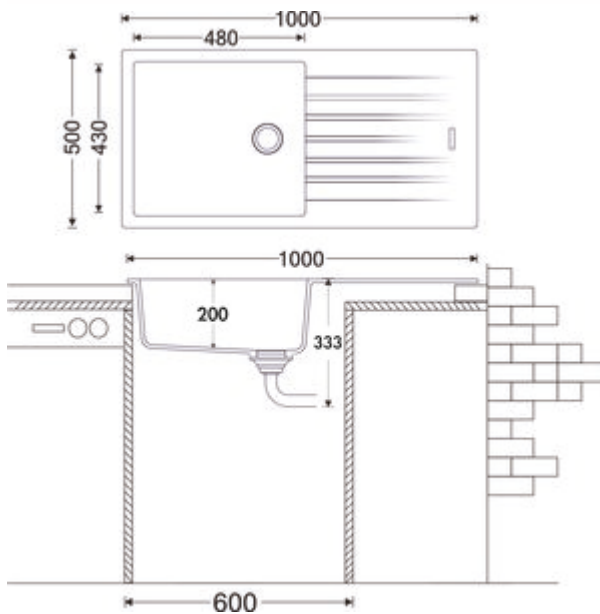

Angola 100 L

Product number: 1106033

Configuration: granite metallico

Configuration options

- 1106031 | granite nero
- 1106032 | granite espresso
- 1106033 | granite metallico
- 1106035 | granite magnolia
- 1106036 | granite concrete
- 1106037 | granite lava
- 1106038 | granite nero assoluto

- ✓ Built-in sink
- ✓ Composite
- ✓ Eccentric set, chrome-plated

Built-in sink. Composite, with large bowl and draining surface, reversible. 3½" basket strainer valve flush with rotational excenter fitting, chrome plated.

- pre-drilled on both sides
- suitable for worktop thicknesses from 22 mm to 44 mm
- cut-out dimensions ca. 980 x 480 mm
- can also be used in combination with hot water fittings (+/-100 °C)

[more infos...](#)

Technical data

Article type	Sink	Depth main sink	430 mm
Width	1.000 mm	Maximum worktop material thickness	44 mm
Material	Composite	Material thickness worktop minimum	22 mm
Cabinet width	600 mm	Number of tap holes	1
Suitable for	can also be used in combination with hot water fittings (+/-100 °C)	Armature bench	Yes
Cut-out dimension	approx. 980 x 480 mm	Number of holes	2
Excenter fitting	Eccentric set, chrome-plated	Note fitting bore	pre-drilled
Valve type	3½" basket strainer valve flush	Arrangement sinks	Reversible
Overflow	Overflow in the main basin	Number of sinks	1 main sink
Installation variant	Built-in sink	Number of overflow points	1
Main sink width	480 mm	Draining board	With ribbed draining surface
Height main sink	200 mm	Garnish actuation	Chrome-plated rotary eccentric

Accessories

1106050 Chopping board made of glass, 530 x 300 mm