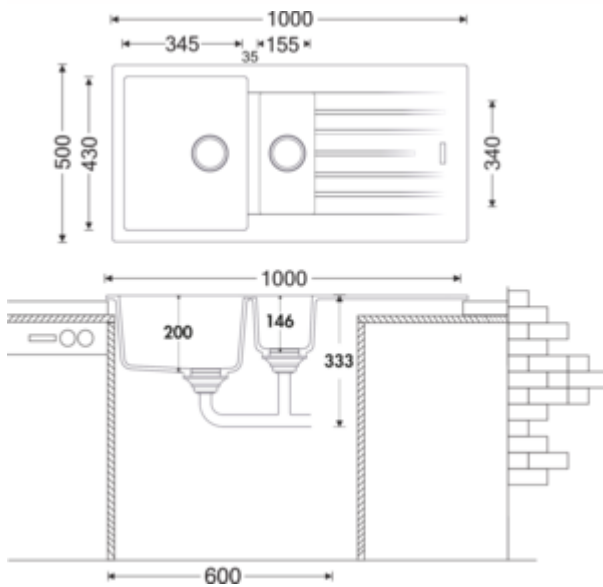

Angola 150

Product number: 1106013

Configuration: granite metallico

Configuration options

- 1106011 | granite nero
- 1106012 | granite espresso
- 1106013 | granite metallico
- 1106015 | granite magnolia
- 1106016 | granite concrete
- 1106017 | granite lava
- 1106018 | granite nero assoluto

- ✓ Built-in sink
- ✓ Composite
- ✓ Eccentric set, chrome-plated

Built-in sink. Composite, with draining surface and half sink, reversible. 3½" basket strainer valve flush with rotational excenter fitting, chrome-plated. Half sink closeable.

- both sides drilled through
- suitable for worktop thicknesses from 22 mm to 44 mm
- cut-out dimensions ca. 980 x 480 mm
- **without half sink insert**
- can also be used in combination with hot water fittings (+/-100 °C)

[more infos...](#)

Technical data

Article type	Sink	Depth main sink	430 mm
Width	1.000 mm	Maximum worktop material thickness	44 mm
Material	Composite	Material thickness worktop minimum	22 mm
Cabinet width	600 mm	Number of tap holes	1
Suitable for	can also be used in combination with hot water fittings (+/-100 °C)	Armature bench	Yes
Cut-out dimension	approx. 980 x 480 mm	Number of holes	2
Excenter fitting	Eccentric set, chrome-plated	Note fitting bore	pre-drilled
Valve type	3½" basket strainer valve flush	Arrangement sinks	Reversible
Overflow	Overflow in the main basin	Number of sinks	1 main sink and 1 half sink
Installation variant	Built-in sink	Number of overflow points	1
Height half sink	146 mm	Draining board	With ribbed draining surface
Wide half sink	155 mm	Garnish actuation	Chrome-plated rotary eccentric
Deep half sink	340 mm	half sink	Yes half sink closeable without half sink insert
Main sink width	345 mm		

Spare Parts

1106061	Rotational excenter fitting, Drain fittings, 3½" basket strainer valve flush, for Angola 150