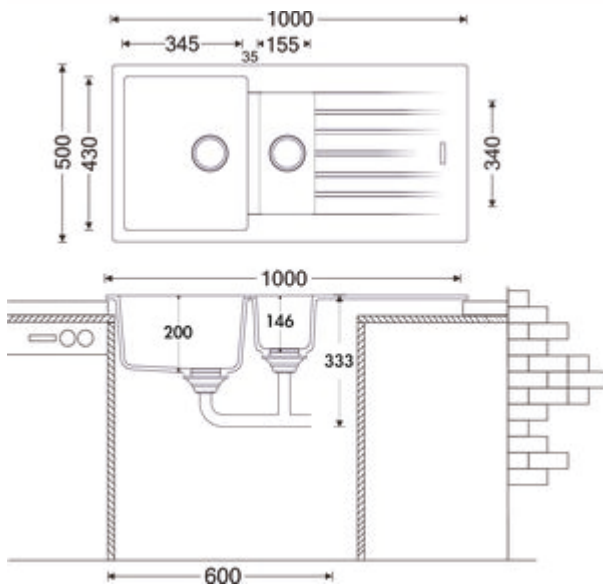

Angola 150

Product number: 1106013

Configuration: granite metallico

Configuration options

- 1106011 | granite nero
- 1106012 | granite espresso
- 1106013 | granite metallico
- 1106015 | granite magnolia
- 1106016 | granite concrete
- 1106017 | granite lava
- 1106018 | granite nero assoluto

- ✓ Built-in sink
- ✓ Composite
- ✓ Eccentric set, chrome-plated

Built-in sink. Composite, with draining surface and half sink, reversible. 3½" basket strainer valve flush with rotational excenter fitting, chrome-plated. Half sink closeable.

- both sides drilled through
- suitable for worktop thicknesses from 22 mm to 44 mm
- cut-out dimensions ca. 980 x 480 mm
- without half sink insert
- can also be used in combination with hot water fittings (+/-100 °C)

[more infos...](#)

Technical data

Article type	Sink	Depth main sink	430 mm
Width	1.000 mm	Maximum worktop material thickness	44 mm
Material	Composite	Material thickness worktop minimum	22 mm
Cabinet width	600 mm	Number of tap holes	1
Suitable for	can also be used in combination with hot water fittings (+/-100 °C)	Armature bench	Yes
Cut-out dimension	approx. 980 x 480 mm	Number of holes	2
Excenter fitting	Eccentric set, chrome-plated	Note fitting bore	pre-drilled
Valve type	3½" basket strainer valve flush	Arrangement sinks	Reversible
Overflow	Overflow in the main basin	Number of sinks	1 main sink and 1 half sink
Installation variant	Built-in sink	Number of overflow points	1
Height half sink	146 mm	Draining board	With ribbed draining surface
Wide half sink	155 mm	Garnish actuation	Chrome-plated rotary eccentric
Deep half sink	340 mm	half sink	Yes half sink closeable without half sink insert
Main sink width	345 mm		

Accessories

1106051	Drip tray made of stainless steel, Accessory, 466 x 252 mm