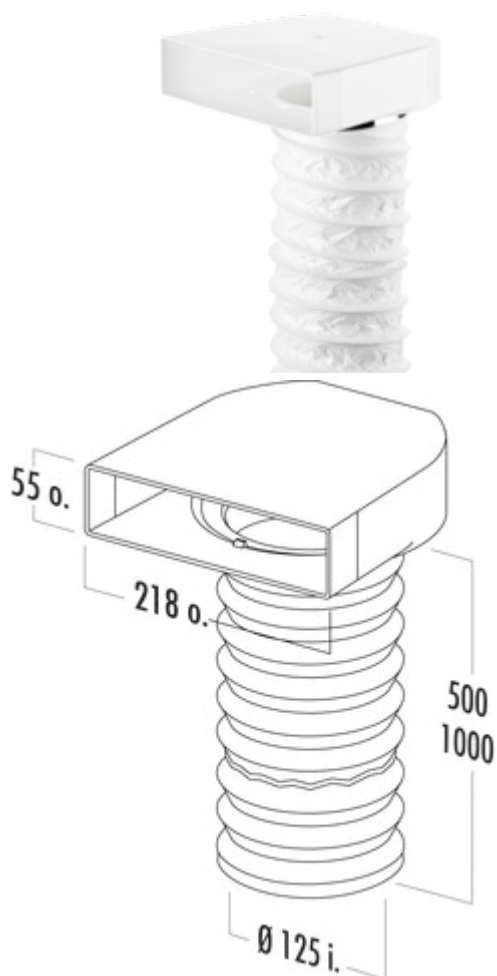

T-URX 125 deflector 90° with flexi-duct

Product number: 4021026

Configuration: L 1000 mm, white

Configuration options

4021025 | L 500 mm, white

4021026 | L 1000 mm, white

- ✓ Connecting element
 - ✓ Plug-in system for subsequent gluing
- For 120-gauge and 125-gauge hood connection.
- incl. 2 clips
 - hose Ø 125 mm

[more infos...](#)

Technical data

Article type	Connecting element	Consisting of	Deflection piece, hose, 2 clamps
Height	55 mm	Connection diameter	125 mm
Width	1.000 mm	System dimension	125
Mounting/Fixing	Plug-in system for subsequent gluing	Output drive	angular
Suitable for	for 120-gauge and 125-gauge hood	Ventilation system	COMPAIR top
Shape	angular		