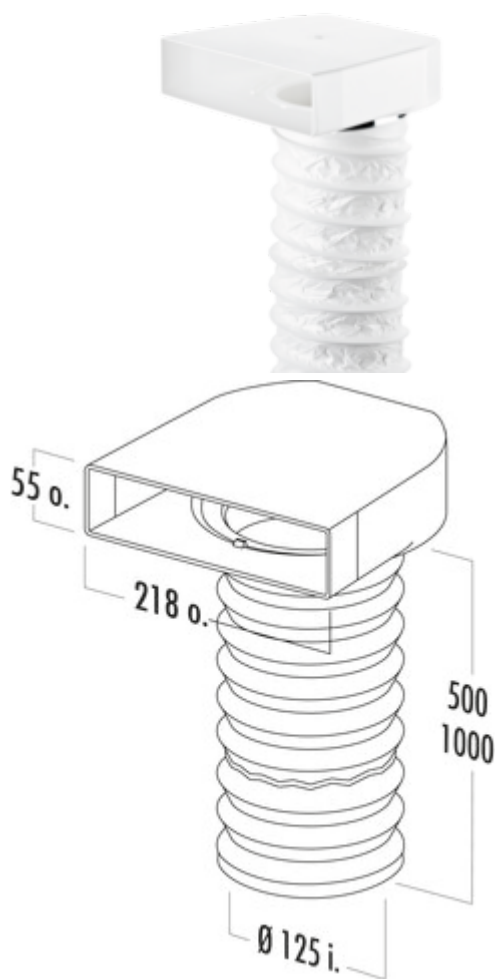

T-URX 125 deflector 90° with flexi-duct

Product number: 4021026

Configuration: L 1000 mm, white

Configuration options

4021025 | L 500 mm, white

4021026 | L 1000 mm, white

- ✓ Connecting element
 - ✓ Plug-in system for subsequent gluing
- For 120-gauge and 125-gauge hood connection.
- incl. 2 clips
 - hose Ø 125 mm

[more infos...](#)

Technical data

Article type	Connecting element	Consisting of	Deflection piece, hose, 2 clamps
Width	1.000 mm	Connection diameter	125 mm
Mounting/Fixing	Plug-in system for subsequent gluing	System dimension	125
Suitable for	for 120-gauge and 125-gauge hood	Output drive	angular
Shape	angular	Ventilation system	COMPAIR top