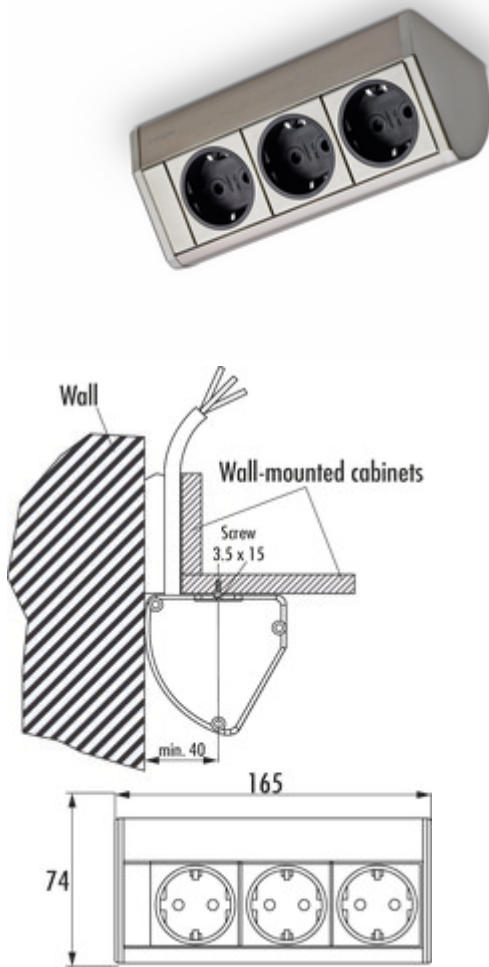

Evoline® Dock

Product number: 8031133

Configuration: stainless steel coloured

Configuration options

8031113 | black matt

8031133 | stainless steel coloured

- ✓ Surface-mounted socket element
- ✓ Corner socket element
- ✓ 3 x earthed plug socket

Socket element. 3-fold. Especially suited for installation below wall-mounted cabinets or under shelves.

- 2 x fastening elements enclosed loosely
- 74 x 165 x 75 mm (H x W x D)
- 2500 mm mains connection line, earthing contact plug enclosed loosely
- cable outlet back (below/top)

[more infos...](#)

Technical data

Article type	Socket element	Housing colour	stainless-steel coloured
Width	165 mm	Mains plug loosely enclosed	Yes
Cable outlet	cable outlet back (below/top)	Colour socket	black
Mounting/Fixing	Base unit installation (wall unit/shelf)	Number of USB ports	0
Certification	CE TÜV	Type of socket element	Surface-mounted socket element Corner socket element
Shape	angular	Wiring	3-wire with free ends
Length of the supply line (primary)	2.500 mm	Number of sockets (total)	3
Version sockets	3 x earthed plug socket		