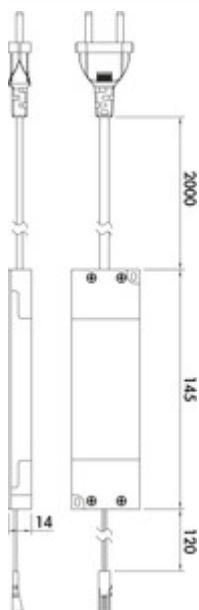

LED converter 1

Product number: 7064208

Configuration: white

Configuration options

7064208 | white

- ✓ 20 watts
- ✓ Luminaire slots: 6
- ✓ 2.000 mm
- 20 watts, 12 V
- with 6-fold distributor
- 2000 mm mains connecting line
- connection values of the individual lamps are to be observed (watt)

[more infos...](#)

Technical data

Article type	converter	Length of the supply line (primary)	2.000 mm
Power	20 watts	Luminaire slots	6
Note	observe the connection values (watt) of the individual lamps	Replaceable illuminant	No
Length of connection cable (secondary)	2.000 mm		