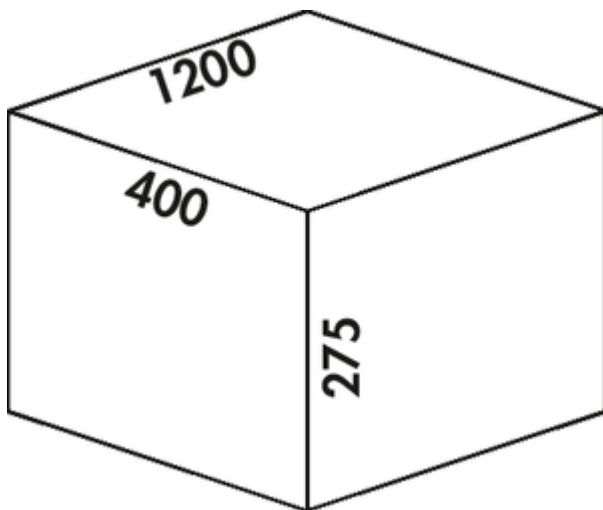

Cox[®] Box 275 S/1200-6 Bio

Product number: 8012473

Configuration: light grey

Configuration options

8012473 | light grey

- ✓ Existing pull-outs
- ✓ full pull-out
- ✓ 70 l

For installation on existing pull-outs. With non-slip inlay mat, bio-lid and fixed complete lid.

— waste capacity 70 (2 x 16/2 x 12/2 x 7) liters

— bucket height 256 mm

— **total height 275 mm**

— **The complete lid can be mounted behind the top front to save space.**

— suitable for Cox Work[®] utensils box

[more infos...](#)

Technical data

Article type	Waste collection system	Total volume	70 l
Height	275 mm	Volume/content container 1	16 l
Width	1.200 mm	Volume/content container 2	16 l
Mounting/Fixing	on existing pull-outs	Volume/content container 3	12 l
Cabinet width	1200 mm	Volume/content container 4	12 l
Shape	angular	Colour container lid	light grey/green
More parts	non-slip inlay mat	Design	Existing pull-outs
Material lid	metal	Volume/Content container	16/16/12/12/7/7
Material container	plastic	Organic lid	Yes
Colour total cover	silver	Retractable total cover	No
Cover	Yes	Volume/content container 5	7 l
Lid type(s)	Complete lid	Volume/content container 6	7 l
Number of containers	6	Bucket height	256 mm
Opening technology	full pull-out		