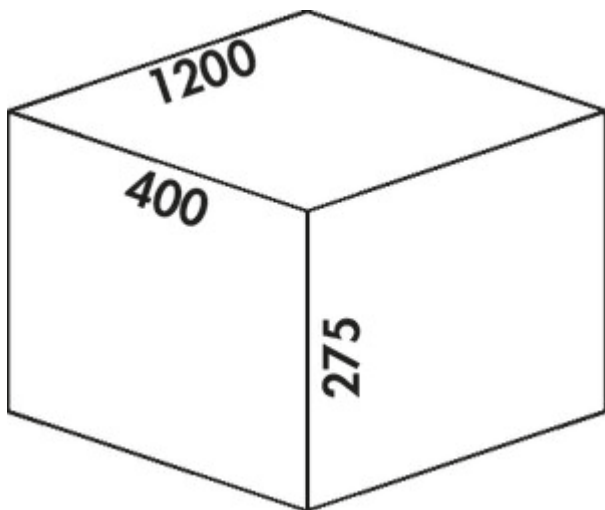

Cox[®] Box 275 S/1200-6 Bio

Product number: 8012473

Configuration: light grey

Configuration options

8012473 | light grey

✓ Existing pull-outs

✓ full pull-out

✓ 70 l

For installation on existing pull-outs. With non-slip inlay mat, bio-lid and fixed complete lid.

— waste capacity 70 (2 x 16/2 x 12/2 x 7) liters

— bucket height 256 mm

— total height 275 mm

— The complete lid can be mounted behind the top front to save space.

— suitable for Cox Work[®] utensils box

[more infos...](#)

Technical data

Article type	Waste collection system	Total volume	70 l
Height	275 mm	Volume/content container 1	16 l
Width	1.200 mm	Volume/content container 2	16 l
Mounting/Fixing	on existing pull-outs	Volume/content container 3	12 l
Cabinet width	1200 mm	Volume/content container 4	12 l
Shape	angular	Colour container lid	light grey/green
More parts	non-slip inlay mat	Design	Existing pull-outs
Material lid	metal	Volume/Content container	16/16/12/12/7/7
Material container	plastic	Organic lid	Yes
Colour total cover	silver	Retractable total cover	No
Cover	Yes	Volume/content container 5	7 l
Lid type(s)	Complete lid	Volume/content container 6	7 l
Number of containers	6	Bucket height	256 mm
Opening technology	full pull-out		