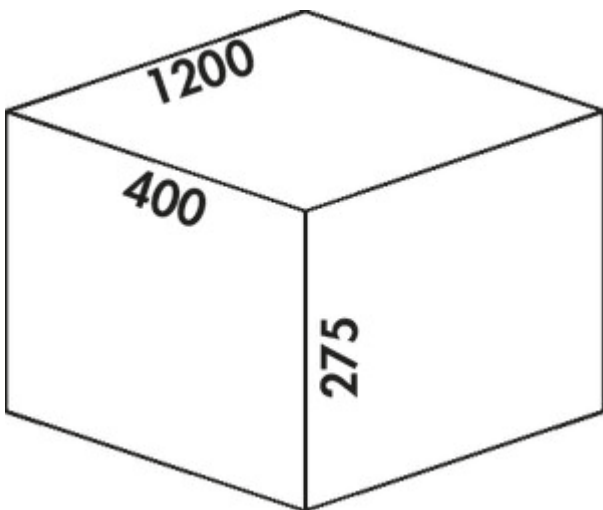

Cox[®] Box 275 S/1200-6 Bio

Product number: 8012473

Configuration: light grey

Configuration options

8012473 | light grey

- ✓ Existing pull-outs
- ✓ full pull-out
- ✓ 70 l

For installation on existing pull-outs. With non-slip inlay mat, bio-lid and fixed complete lid.

- waste capacity 70 (2 x 16/2 x 12/2 x 7) liters
- bucket height 256 mm
- total height 275 mm
- The complete lid can be mounted behind the top front to save space.
- suitable for Cox Work[®] utensils box

[more infos...](#)

Technical data

Article type	Waste collection system	Total volume	70 l
Width	1.200 mm	Volume/content container 1	16 l
Mounting/Fixing	on existing pull-outs	Volume/content container 2	16 l
Cabinet width	1200 mm	Volume/content container 3	12 l
Shape	angular	Volume/content container 4	12 l
More parts	non-slip inlay mat	Colour container lid	light grey/green
Material lid	metal	Design	Existing pull-outs
Material container	plastic	Volume/Content container	16/16/12/12/7/7
Colour total cover	silver	Organic lid	Yes
Cover	Yes	Retractable total cover	No
Lid type(s)	Complete lid	Volume/content container 5	7 l
Number of containers	6	Volume/content container 6	7 l
Opening technology	full pull-out	Bucket height	256 mm