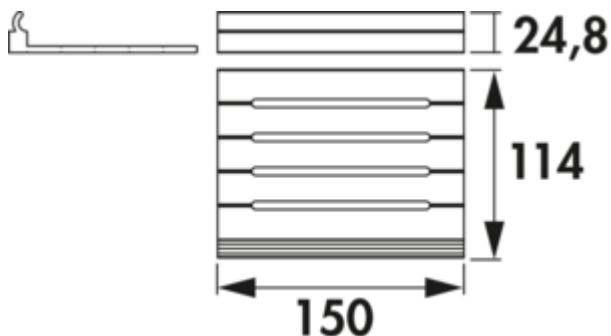

Lucento tray small

Product number: 7062462
 Configuration: black

Configuration options

7062462 | black

- ✓ Rail system
 - ✓ Material: aluminium
- Flat shelf for the Lucento profile system.
- high-quality aluminium design
 - simply hook into the profile
 - 25 x 150 x 115 mm (H x W x D)

[more infos...](#)

Technical data

Article type	Rail system	Material	aluminium
Height	4 mm	Field of use & application	Inside
Width	150 mm		