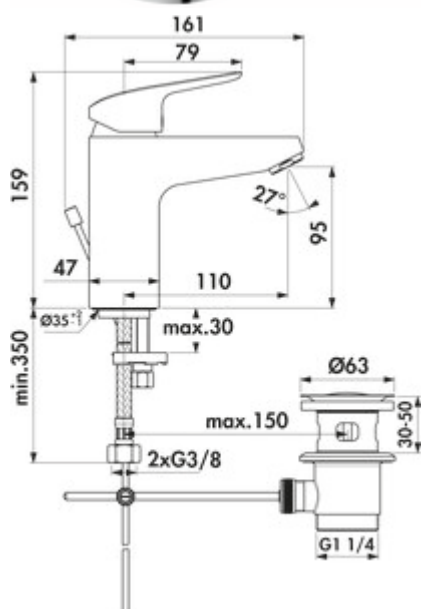

Ideal Standard Ceraflex bathroom

Product number: 5024077

Configuration: chrome, high pressure

Configuration options

5024077 | chrome, high pressure

- ✓ Washbasin tap
- ✓ high pressure
- ✓ Flow limiter

Single lever faucet. With pop-up rod waste fitting 1¼", ceramic cartridge and ECO function (with temperature control and 5 l aerator).

— drill Ø 35 mm

— EASY-FIX mounting system

German
Engineering

[more infos...](#)

Technical data

Article type	Washbasin tap	Operating pressure	high pressure
Brand	Ideal Standard	Width	47 mm
Number of handles	1	Material	brass
Total installation height	159 mm	Hose thread	3/8"
Outreach	110 mm	Worktop thickness	30 mm
Discharge height	95 mm	Excenter fitting	With pop-up rod waste fitting 1¼"
Operating mode	Lever	Number of tap holes	1
Drilling diameter	35 mm	ECO function	Flow limiter Water saving function temperature control 5 l aerator
Handle position	top	Temperature limiter/scald protection	Yes
Lever length	79 mm	Angle of inclination of aerator	27 °
Cartridge with ceramic sealing discs	Yes	Temperature adjustable	Yes
Type of fitting	Single lever faucet	Max. Flow rate at 3 bar	5 l/min