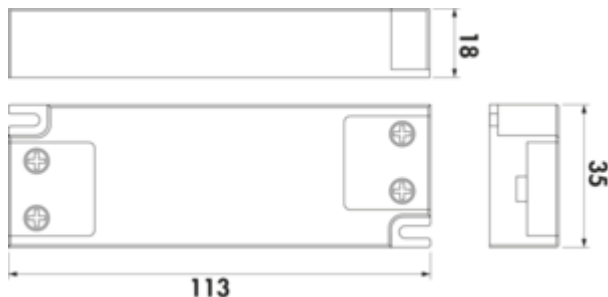

LED converter 20

Product number: 7062309
 Configuration: grey

Configuration options
 7062309 | grey

- ✓ 20 watts
- ✓ Luminaire slots: 6
- ✓ 2.000 mm
- 20 watts, 12 VDC
- with 6-fold distributor
- 2000 mm mains connecting line
- connecting values of the individual lamps are to be observed (watt)

[more infos...](#)

Technical data

Article type	converter	Length of connection cable (secondary)	2.000 mm
Height	18 mm	Shape	angular
Width	113 mm	Length of the supply line (primary)	2.000 mm
Transformer / converter required	Yes	Luminaire slots	6
Power	20 watts	Illuminant type	LED
Note	observe the connection values (watt) of the individual lamps		