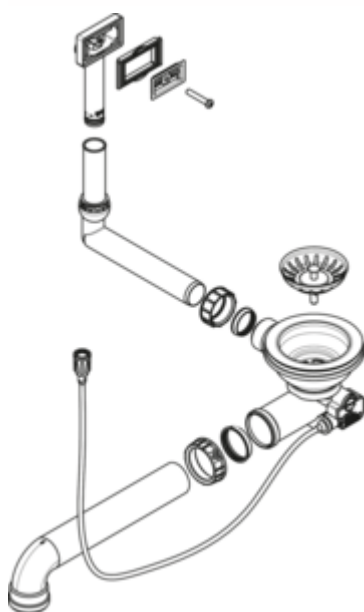

Push button eccentric set

Product number: 1106190

Configuration: 3½" basket strainer valve flush, for single bowl, black

Configuration options

1106190 | 3½" basket strainer valve flush, for single bowl, black

1106192 | 3½" basket strainer valve flush, for double bowl, stainless steel

1106193 | 3½" basket strainer valve flush, for single bowl, stainless steel

- ✓ Drain fittings
- ✓ Material: plastic
- ✓ Colour: black
- 3½" basket strainer valve flush
- plastic

[more infos...](#)

Technical data

Article type	Drain fittings	Suitable for	for single bowl
Material	plastic	Valve type	3½" basket strainer valve flush