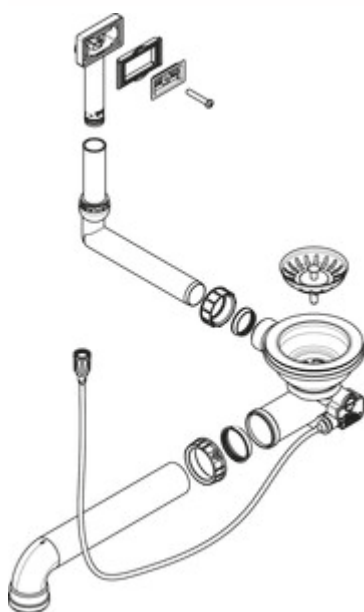

Push button eccentric set

Product number: 1106190

Configuration: 3½" basket strainer valve flush, for single bowl, black

Configuration options

1106190 | 3½" basket strainer valve flush, for single bowl, black

1106192 | 3½" basket strainer valve flush, for double bowl, stainless steel

1106193 | 3½" basket strainer valve flush, for single bowl, stainless steel

- ✓ Drain fittings
- ✓ Material: plastic
- ✓ Colour: black
- 3½" basket strainer valve flush
- plastic

[more infos...](#)

Technical data

Article type	Drain fittings	Suitable for	for single bowl
Warranty	2-year Naber warranty (except for wear parts); the general warranty conditions of Naber GmbH apply.	Valve type	3½" basket strainer valve flush
Material	plastic		