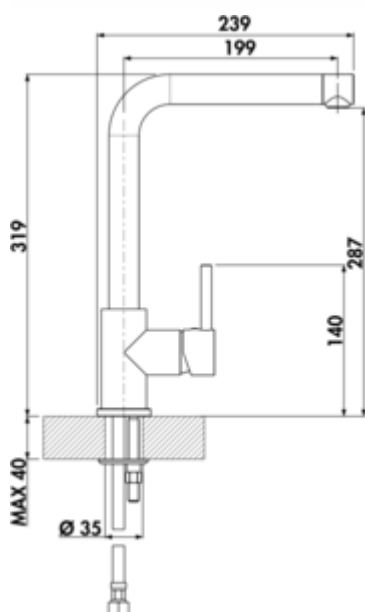

LINEA Gramix 1 high pressure faucet

Product number: 1100402

Configuration: granite espresso

Configuration options

1100401 | granite nero
 1100402 | granite espresso
 1100403 | granite metallico
 1100405 | granite magnolia
 1100406 | granite concrete
 1100407 | graniete lava
 1100408 | granit nero assoluto

- ✓ Sink faucet
- ✓ high pressure
- ✓ with swivelling outlet

Single lever faucet. With swivelling outlet, side lever and ceramic cartridge

with laminar jet regulator. — swivel range 360°

— drill Ø 35 mm

BELGAQUA

[more infos...](#)

Technical data

Article type	Sink faucet	Handle position	side lever
Brand	LINEA	Cartridge with ceramic sealing discs	Yes
Number of handles	1	Swivel range outlet	360°
Total installation height	319 mm	Beam type	Laminar beam
Height	319 mm	Type of fitting	Single lever faucet
Outreach	199 mm	Operating pressure	high pressure
Outlet	with swivelling outlet	Material	brass
Discharge height	287 mm	Worktop thickness	40 mm
Operating mode	Lever	Number of tap holes	1
Drilling diameter	35 mm	Minimum distance wall to centre tap hole	0 mm