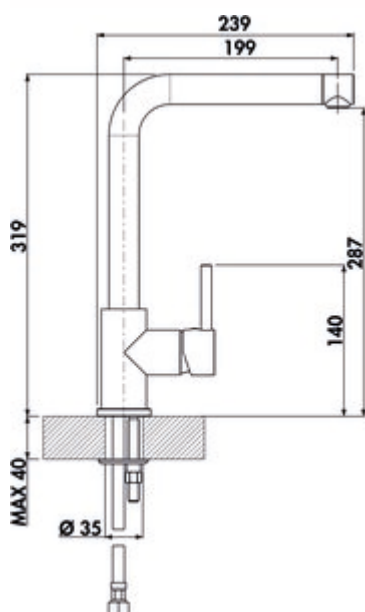

LINEA Gramix 1 high pressure faucet

Product number: 1100402

Configuration: granite espresso

Configuration options

1100401 | granite nero
1100402 | granite espresso
1100403 | granite metallico
1100405 | granite magnolia
1100406 | granite concrete
1100407 | graniete lava
1100408 | granit nero assoluto

- ✓ Sink faucet
- ✓ high pressure
- ✓ with swivelling outlet

Single lever faucet. With swivelling outlet, side lever and ceramic cartridge with laminar jet regulator. — swivel range 360°

— drill Ø 35 mm

BELGAQUA

[more infos...](#)

Technical data

Article type	Sink faucet	Handle position	side lever
Brand	LINEA	Cartridge with ceramic sealing discs	Yes
Number of handles	1	Swivel range outlet	360°
Total installation height	319 mm	Beam type	Laminar beam
Height	319 mm	Type of fitting	Single lever faucet
Outreach	199 mm	Operating pressure	high pressure
Outlet	with swivelling outlet	Material	brass
Discharge height	287 mm	Worktop thickness	40 mm
Operating mode	Lever	Number of tap holes	1
Drilling diameter	35 mm	Minimum distance wall to centre tap hole	0 mm