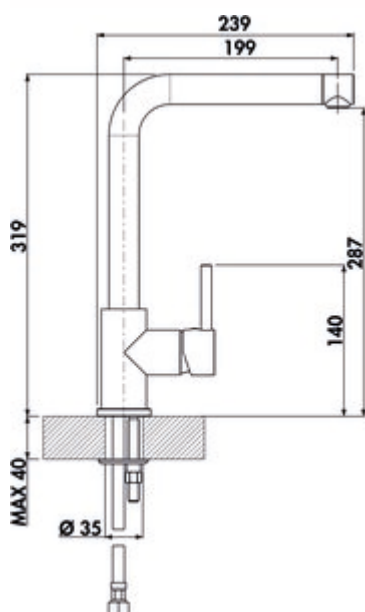

LINEA Gramix 1 high pressure faucet

Product number: 1100402

Configuration: granite espresso

Configuration options

1100401 | granite nero
 1100402 | granite espresso
 1100403 | granite metallico
 1100405 | granite magnolia
 1100406 | granite concrete
 1100407 | graniete lava
 1100408 | granit nero assoluto

- ✓ Sink faucet
- ✓ high pressure
- ✓ with swivelling outlet

Single lever faucet. With swivelling outlet, side lever and ceramic cartridge with laminar jet regulator. — swivel range 360°

— drill Ø 35 mm

BELGAQUA

[more infos...](#)

Technical data

Article type	Sink faucet	Cartridge with ceramic sealing discs	Yes
Brand	LINEA	Swivel range outlet	360°
Number of handles	1	Beam type	Laminar beam
Total installation height	319 mm	Type of fitting	Single lever faucet
Outreach	199 mm	Operating pressure	high pressure
Outlet	with swivelling outlet	Material	brass
Discharge height	287 mm	Worktop thickness	40 mm
Operating mode	Lever	Number of tap holes	1
Drilling diameter	35 mm	Spring-guided hose shower	No
Handle position	right	Minimum distance wall to centre tap hole	0 mm