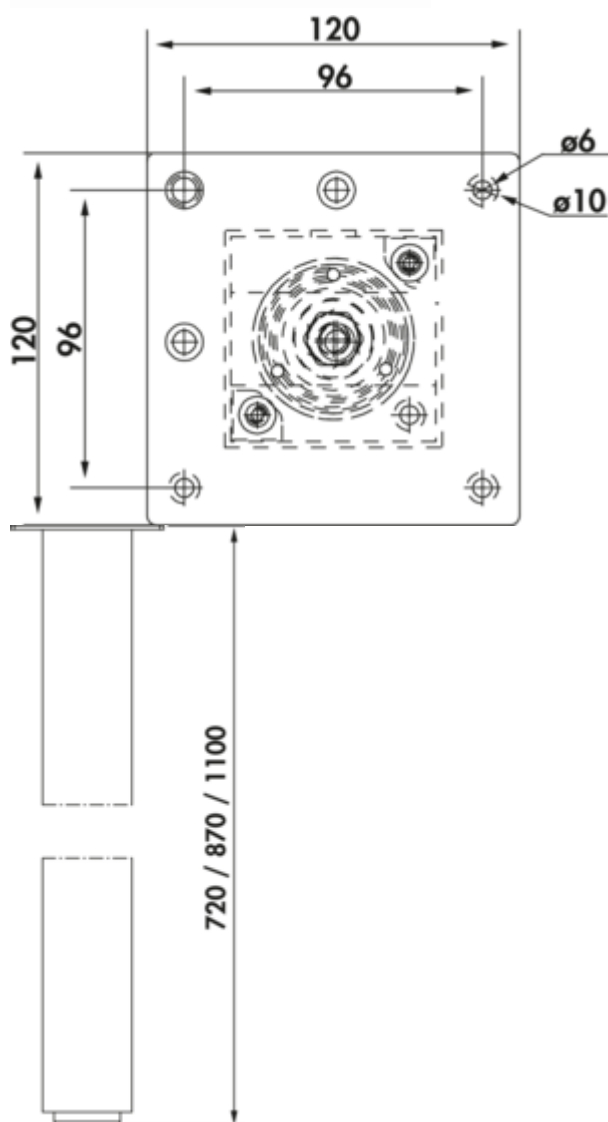

Connero 3

Product number: 3011111

Configuration: black matt, H 720 mm

Configuration options

3011111 | black matt, H 720 mm

3011112 | black matt, H 870 mm

3011113 | black matt, H 1100 mm

✓ Support foot

✓ square

Supporting foot. Square, cannot be shortened.

— height plus 5 mm height adjustment

— tube 70 x 70 mm

— can be mounted flush with the corner or centrally

— **with 1 integrated earthed plug socket and USB A/C charging function (USB A Quick Charge 3.0/USB C Power Delivery 3.0)**

— supply line 1900 mm, 3-core, free ends

— bearing capacity approx. 150 kg

[more infos...](#)

Technical data

Article type	Support foot	Tube dimension	70 x 70 mm
Height	720 mm	Height adjustment	5 mm
Width	70 mm	Number of integrated SCHUKO sockets	1
Shape	square	Mounting height on console	1 mm
Length of the supply line (primary)	1.900 mm	USB type	USB-A USB-C
With mounting plate	Yes	USB version	USB A Quick Charge 3.0 USB C Power Delivery 3.0
Carrying capacity	120 kg		

Dimensional sketch (PDF)