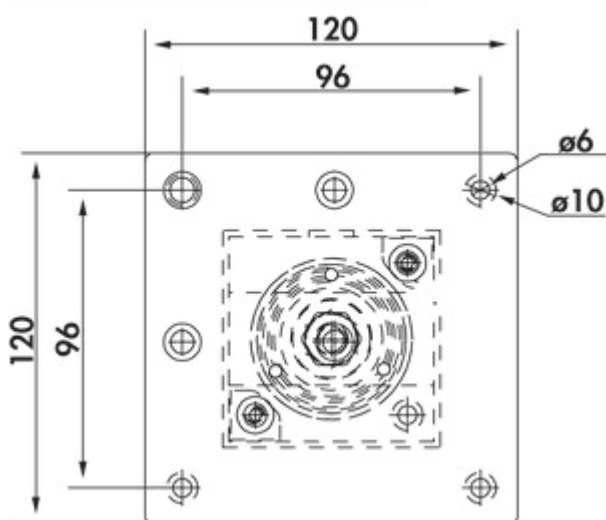

Configuration options

3011111 | black matt, H 720 mm

3011112 | black matt, H 870 mm

3011113 | black matt, H 1100 mm

✓ Support foot

✓ square

Supporting foot. Square, cannot be shortened.

— height plus 5 mm height adjustment

— tube 70 x 70 mm

— can be mounted flush with the corner or centrally

— with 1 integrated earthed plug socket and USB A/C charging function (USB A Quick Charge 3.0/USB C Power Delivery 3.0)

— supply line 1900 mm, 3-core, free ends

— bearing capacity approx. 150 kg