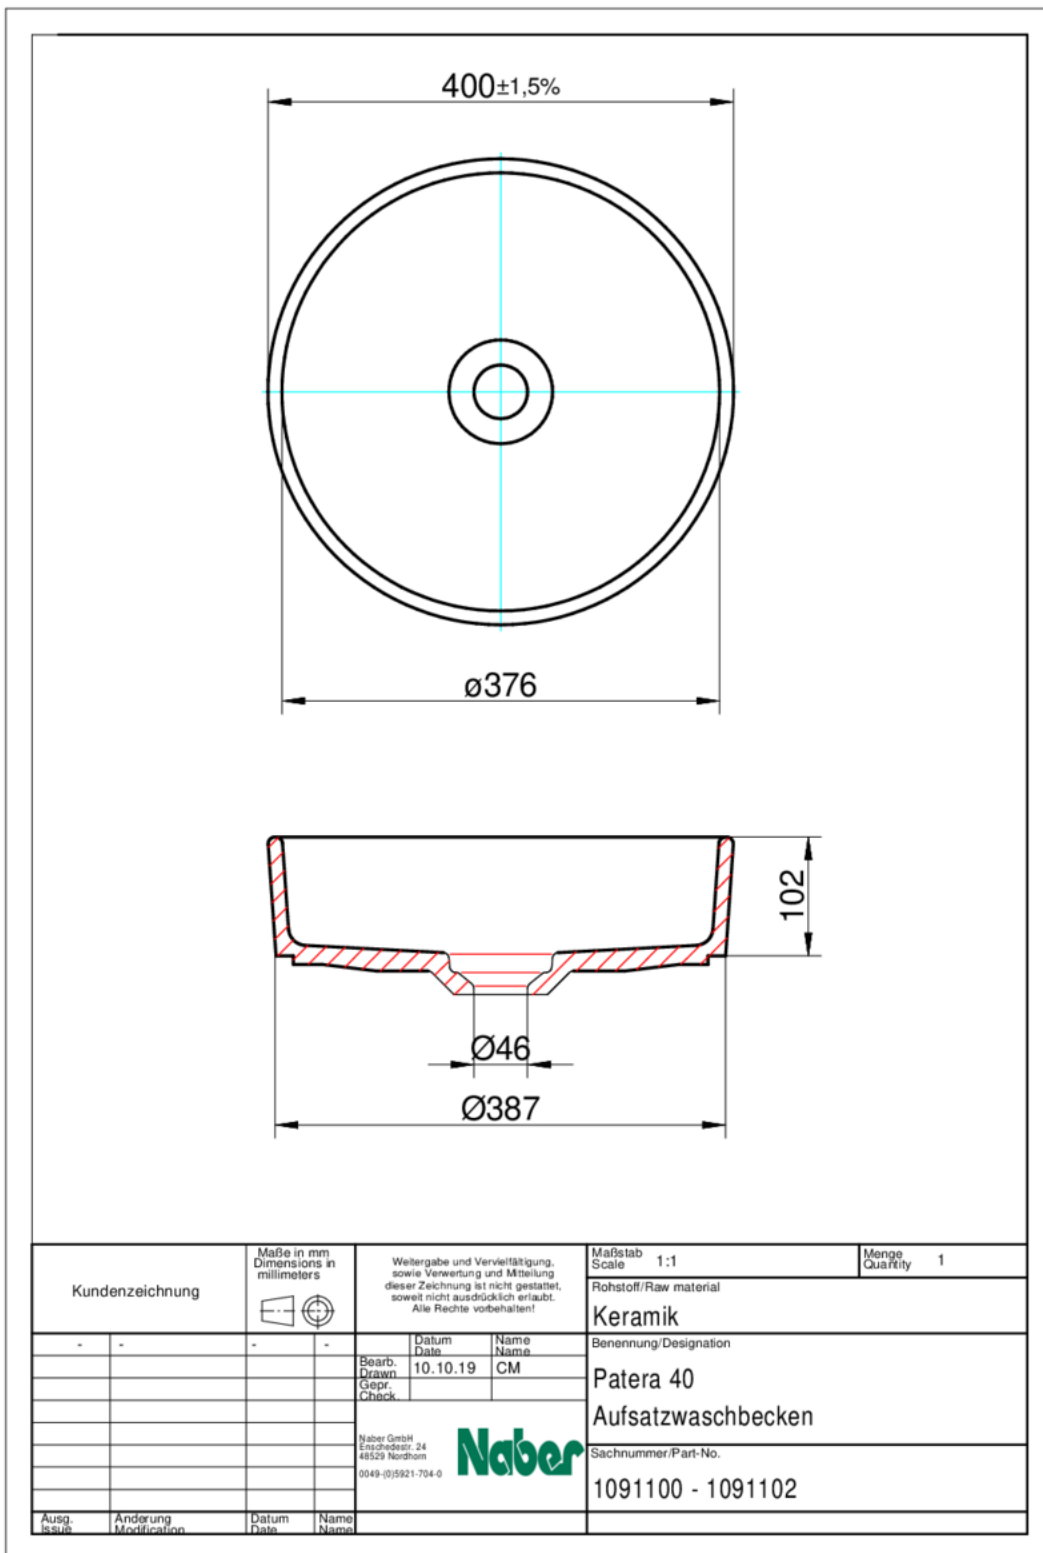

Patera 40

Product number: 1091100
Configuration: white glossy

Configuration options

1091100 | white glossy
1091101 | slate
1091102 | nero

- ✓ wash basin
 - ✓ ceramic
 - ✓ incl. drain with ceramic cover
- Top mounted washbasin round. Ceramics.
- incl. drain with ceramic cover
 - cut-out approx. Ø 357 mm
 - bowl can not be closed

[more infos...](#)

Technical data

Article type	Sink	Valve type	bowl can not be closed
Width	387 mm	Installation variant	wash basin
Material	ceramic	Main sink width	376 mm
Cabinet width	500 mm	Depth main sink	376 mm
Cut-out dimension	approx. Ø 357 mm	Armature bench	No
Surface/coating	glossy	Number of sinks	1 main sink
Excenter fitting	incl. drain with ceramic cover		

Dimensional sketch (PDF)

Installation dimensions (PDF)