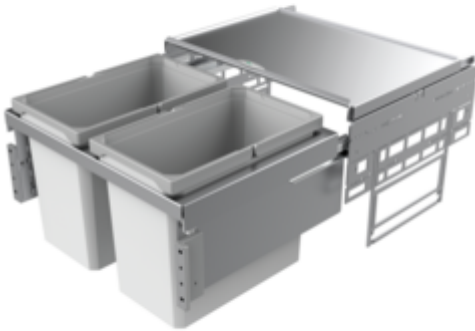

Cox® Base 360 S/600-2

Product number: 8012304

Configuration: light grey, H 360 mm

Configuration options

8012304 | light grey, H 360 mm

8013304 | anthracite, H 360 mm

✓ Front pull-out system

✓ full pull-out

✓ 44 l

With pull-out complete lid.

— guide rail depth 470 mm

— waste capacity 44 (2 x 22) l

— technology: full pull-out

— fitting: cabinet wall and front panel

— **with soft retraction and damping**

— **suitable for Cox Work® utensils box**

[more infos...](#)

Technical data

Article type	Waste collection system	Opening technology	full pull-out
Height	360 mm	Total volume	44 l
Width	600 mm	Volume/content container 1	22 l
CE marking on the product	No	Volume/content container 2	22 l
Mounting/Fixing	cabinet wall front panel	Soft closing	Yes
Cabinet width	600 mm	Colour guide	silver
Shape	angular	Design	Front pull-out system
Material container	plastic	Volume/Content container	22/22
Cover	Yes	Retractable total cover	Yes
Lid type(s)	Complete lid	Guide rail depth	470 mm
Number of containers	2	Locking mechanism	With damper

Spare Parts

8012322	Cox® system container, Single bucket, light grey, 22 liters
8010146	Complete lid, Accessory, silver
8013146	Complete lid, Accessory, anthracite
8013322	Cox® system container, Single bucket, anthracite, 22 liters