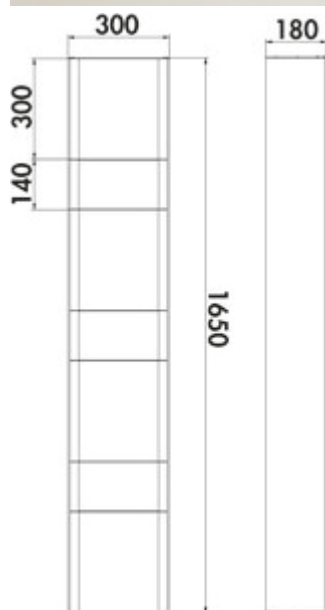

[more infos...](#)

Technical data

Article type	Shelf system	Field of use & application	Inside
Width	300 mm	Shape	angular
Mounting/Fixing	Wall mounting	Carrying capacity	approx. 50 kg/qm
Surface/coating	powder coated	Lighting	No