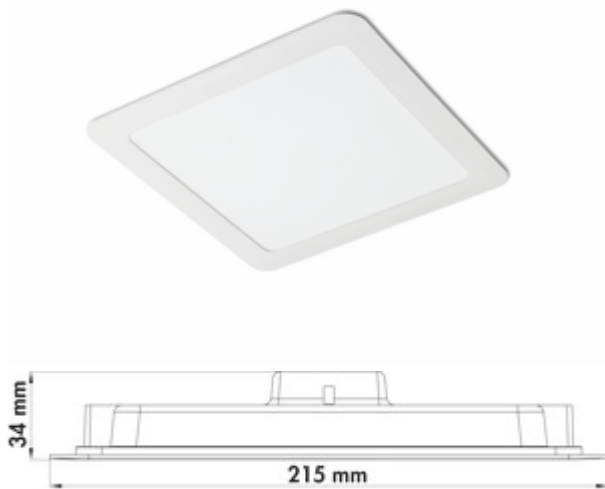

Copertina 215 LED

Product number: 7062048

Configuration: individual lamp, white

Configuration options

7062048 | individual lamp, white

- ✓ Built-in lamp
- ✓ Ceiling/unit top/kitchen island lamp
- ✓ 3000 K warm white

Built-in lamp, ceiling light, 160 LEDs.

Individual lamp

- 24 watts, 3000 K warm white
- 100 lumen/watt
- IP20
- incl. converter for 230 V
- with spring clips for installation in cavity ceilings
- cable length primary approx. 120 mm
- external dimensions 215 x 215 mm
- installation dimensions 200 x 200 mm
- not dimmable, On/Off function via on-site light switch

This product contains a light source of energy efficiency class E.

[more infos...](#)

Technical data

Article type	Luminaire	Housing colour	white
Width	215 mm	Colour temperature	3000 K warm white
Energy efficiency class	E	Illuminant type	LED
Mains voltage	230 V	Replaceable illuminant	No
Transformer / converter required	Yes, included	Light yield	100 lumen/watt
Protection class	IP20	With spring clips for installation in cavity ceilings	Yes
Mounting/Fixing	Ceiling mounting	Connection	One-sided
Certification	CE	Cover colour	white
Switch	No	Number of light points	160
Shape	square	Design	Built-in lamp Ceiling/unit top/kitchen island lamp
Length of the supply line (primary)	120 mm	Illuminant power	24 watts
Installation depth	34 mm	Outer dimension	215 x 215 mm
Illuminant included	Yes	Installation dimension	200 x 200 mm