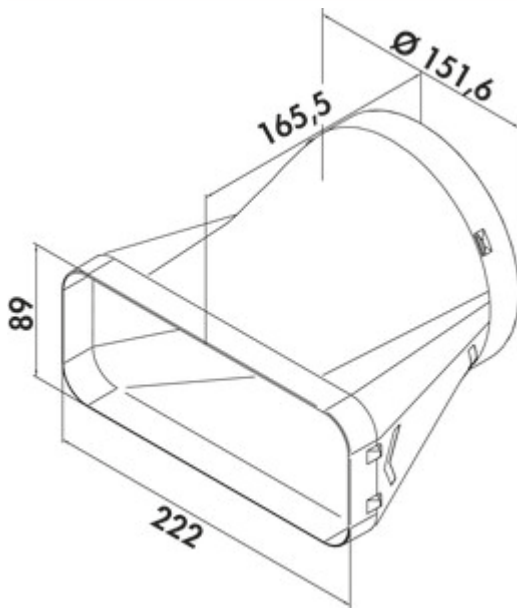

PRIME flow P-EST 150 end piece

Product number: 4051018
 Configuration: light grey

Configuration options

4051018 | light grey

- ✓ Connecting element
- ✓ N-click system with integrated latching elements
- N-Klick system for secure connection with the universal connector
- for direct transition from flat to round
- optimised flow guidance enables loss-free transition

[more infos...](#)

Technical data

Article type	Connecting element	Suitable for	for the direct transition from flat duct to round pipe
Brand	PRIME flow	System dimension	150
Width	165,5 mm	Output drive	angular round
Mounting/Fixing	N-click system with integrated latching elements	Ventilation system	COMPAIR PRIME flow [®]
Further	optimised flow guidance enables loss-free transition		