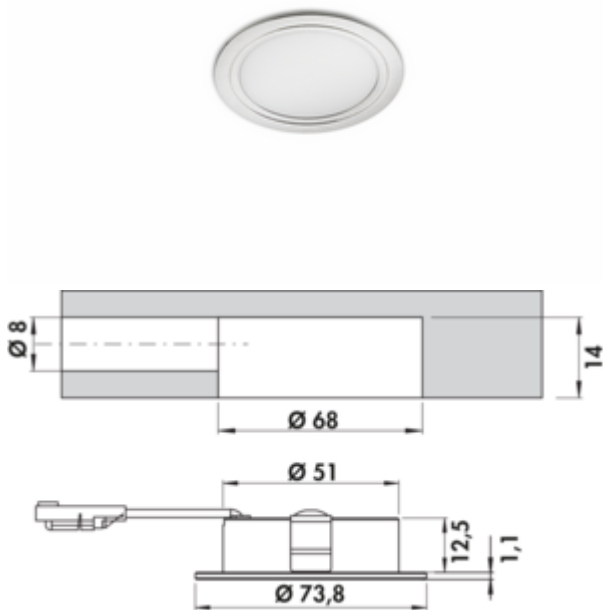

Anelli colour change LED 2

Product number: 7061374

Configuration: individual lamp without switch, stainless steel coloured

Configuration options

7061374 | individual lamp without switch, stainless steel coloured

7061375 | individual lamp without switch, black matt

- ✓ Built-in lamp
- ✓ 2700 K warm white to 6500 K cold white
- ✓ 2.5 watts

Built-in lamp. Aluminium body. Illumination without visible LED points. **Individual lamp without switch**

- 2,5 watts, 24 V
- continuous control of the light colour from 2700 K warm white to 6500 K cold white
- dimmer function: brightness continuously dimmable
- max. 108 lumen/watt at 6500 K cold white
- 1800 mm supply line
- drill \varnothing 68 mm
- installation depth 14 mm

This product contains a light source of energy efficiency class D.

[more infos...](#)

Technical data

Article type	Luminaire	Colour temperature	2700 K warm white to 6500 K cold white
Drilling diameter	68 mm	Colour temperature adjustable	stepless
Energy efficiency class	D	Type of dimming	brightness continuously dimmable
Material housing	aluminium	Illuminant type	LED
Certification	CE MM sign	Replaceable illuminant	No
Shape	round	Light yield	max. 108 lumen/watt at 6500 K cold white
Length of the supply line (primary)	1.800 mm	Homogeneous light field without visible LED points	Yes
Installation depth	14 mm	Design	Built-in lamp
Illuminant included	Yes	Dimming function (composite)	Yes, brightness continuously dimmable
Dimmer	Yes	Illuminant power	2.5 watts