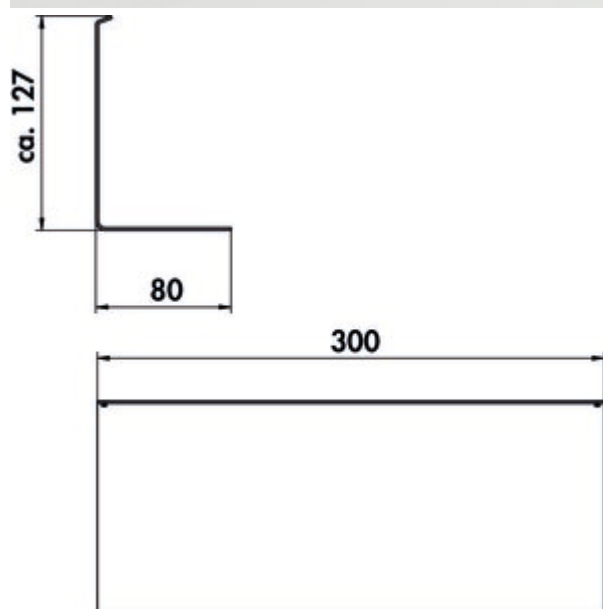

### Configuration options

8041227 | black matt

✓ Rail system

✓ angular

For 3 glasses.

— powder-coated

— 120 x 300 x 80 mm (H x W x D)

[more infos...](#)

### Technical data

Article type	Rail system	Field of use & application	Inside
Width	300 mm	Shape	angular
Surface/coating	powder coated	Number of storage elements	1

## Accessories

8041210	transFORM basic profile, Rail system, L 1800 mm
8041211	transFORM basic profile, Rail system, L 2400 mm
8041212	transFORM cover profile, Rail system, L 1800 mm
8041213	transFORM cover profile, Rail system, L 2400 mm
8041214	transFORM profile, Rail system, L 900 mm
8041215	transFORM profile, Rail system, L 1200 mm
8041216	transFORM profile, Rail system, L 1500 mm
8041217	transFORM add-on unit, Rail system, 750 x 300 x 180 mm (H x W x D)
8041218	transFORM add-on unit, Rail system, 900 x 300 x 180 mm (H x W x D)
8041219	transFORM add-on unit, Rail system, 1200 x 300 x 180 mm (H x W x D)
8041220	transFORM tray 1, Rail system, black matt
8041221	transFORM tray 2, Rail system, black matt
8041222	transFORM tray 3, Rail system, black matt
8041223	transFORM spice rack, Rail system, black matt
8041224	transFORM bottle holder, Rail system, black matt
8041225	transFORM tray 4, Rail system, black matt
8041226	transFORM paper roll holder, Rail system, black matt
8041227	transFORM glass holder, Rail system, black matt
8041228	transFORM hook strip, Rail system, black matt
8041229	transFORM tubular pot, Rail system, black matt
8041230	transFORM Powerbox, Rail system, black matt
8041245	transFORM profile, Rail system, L 1800 mm
8041246	transFORM profile, Rail system, L 2400 mm
8041258	transFORM set 1, Rail system, black matt
8041255	transFORM set 2, Rail system, black matt
8041256	transFORM set 3, Rail system, black matt
8041254	transFORM set 4, Shelf system, black matt

Dimensional sketch (PDF)