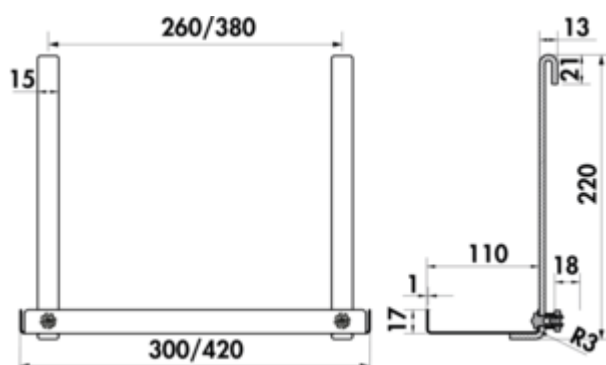

Cast tray

Product number: 8042104

Configuration: W 420 mm

Configuration options

8042103 | W 300 mm

8042104 | W 420 mm

- ✓ Storage element
- ✓ angular
- anthracite
- 220 x 138 mm (H x D)

[more infos...](#)

Technical data

Article type	Storage element	Shape	angular
Height	220 mm	Number of storage elements	1
Width	420 mm		