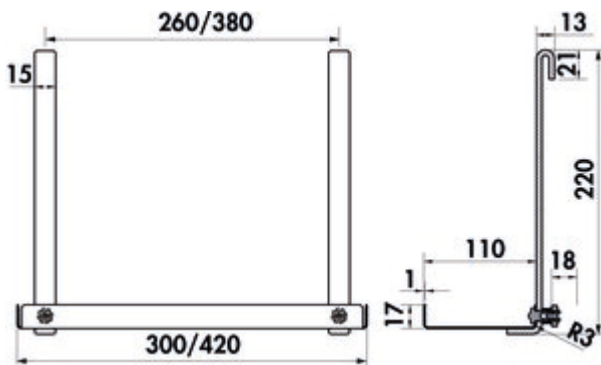

## Cast tray

Product number: 8042104

Configuration: W 420 mm

### Configuration options

8042103 | W 300 mm

8042104 | W 420 mm

- ✓ Storage element
- ✓ angular
- anthracite
- 220 x 138 mm (H x D)

[more infos...](#)

### Technical data

Article type	Storage element	Shape	angular
Height	220 mm	Number of storage elements	1
Width	420 mm		