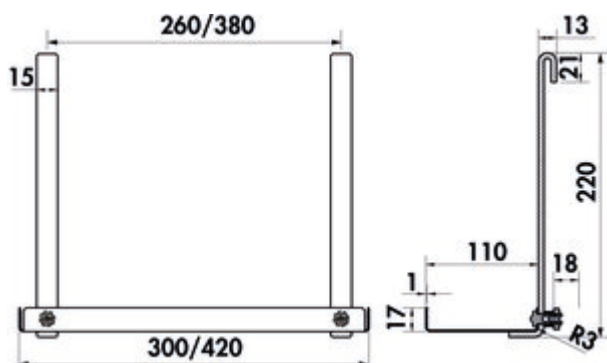

## Cast tray

Product number: 8042104  
 Configuration: W 420 mm

### Configuration options

- 8042103 | W 300 mm
- 8042104 | W 420 mm

- ✓ Storage element
- ✓ angular
- anthracite
- 220 x 138 mm (H x D)

[more infos...](#)

### Technical data

Article type	Storage element	Shape	angular
Width	420 mm	Number of storage elements	1