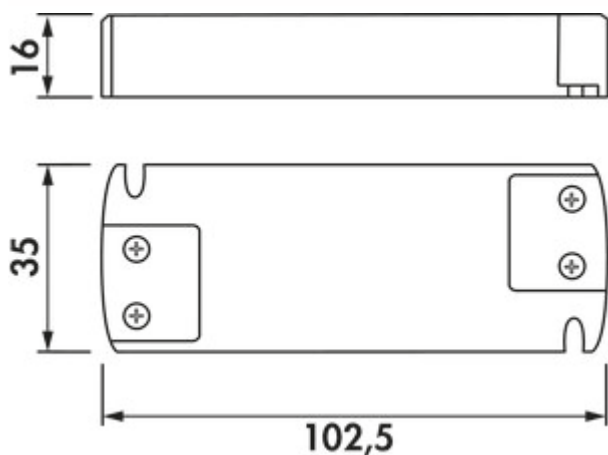

LED converter 6

Product number: 7062211

Configuration: white

Configuration options

7062211 | white

- ✓ 15 watts
- ✓ Luminaire slots: 9
- ✓ 2.000 mm
- 15 watts, 12 VDC
- with 9-fold distributor
- 2000 mm mains connecting line
- connecting values of the individual lamps are to be observed (watt)

[more infos...](#)

Technical data

| | | | |
|----------------------------------|--|-------------------------------------|----------|
| Article type | converter | Shape | angular |
| Width | 102,5 mm | Length of the supply line (primary) | 2.000 mm |
| Transformer / converter required | Yes | Luminaire slots | 9 |
| Power | 15 watts | Replaceable illuminant | No |
| Note | observe the connection values (watt) of the individual lamps | | |