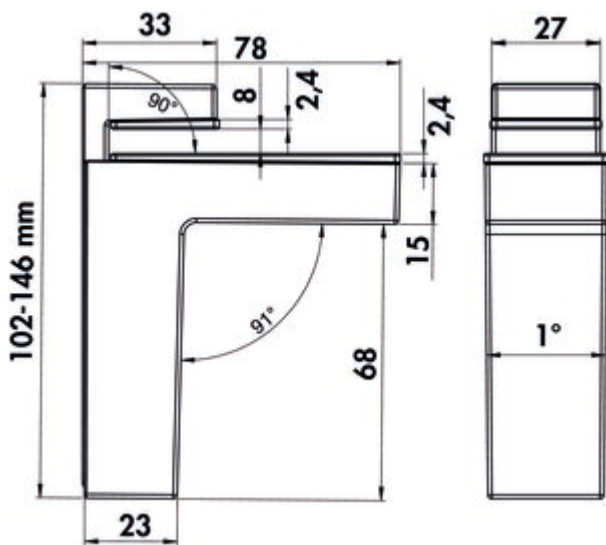

Prior

Product number: 3021032
 Configuration: stainless steel coloured

Configuration options
 3021032 | stainless steel coloured
 3021035 | black matt

- ✓ Shelf support
- Shelf support.
 - for plate thickness of 8–50 mm
 - load-bearing capacity ca. 8 kg/support for a depth of 320 mm
 - bracket length 78 mm
 - only available in units of 2 pieces

[more infos...](#)

Technical data

Article type	Shelf support	Note	only available in units of 2 pieces Order glass shelves separately.
Width	78 mm	Carrying capacity	load-bearing capacity ca. 8 kg/ support for a depth of 320 mm
Mounting/Fixing	Wall mounting	Suitable panel thickness	8–50 mm

Accessories

3021013	Glass shelf, Glass shelf, clear glass, L 480 mm
3021014	Glass shelf, Glass shelf, clear glass, L 580 mm
3021026	Glass shelf, Glass shelf, clear glass, L 880 mm
3021124	Glass shelf, Glass shelf, clear glass, L 1140 mm
3021113	Glass shelf, Glass shelf, satinised glass, L 480 mm
3021114	Glass shelf, Glass shelf, satinised glass, L 580 mm
3021126	Glass shelf, Glass shelf, satinised glass, L 880 mm
3021125	Glass shelf, Glass shelf, satinised glass, L 1140 mm