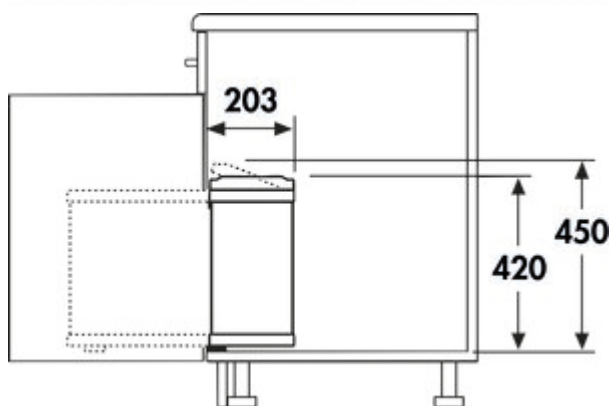

Duo 3416

Product number: 8011268

Configuration: white

Configuration options

8011268 | white

8011270 | stainless steel

- ✓ For swivel technology
- ✓ swivel technology
- ✓ 16 l
- waste capacity 16 (2 x 8) liters
- technology: swivel technology
- fitting: cabinet wall

[more infos...](#)

Technical data

Article type	Waste collection system	Lid type(s)	Complete lid
Height	450 mm	Number of containers	2
Width	199 mm	Opening technology	swivel technology
Mounting/Fixing	cabinet wall	Total volume	16 l
Cabinet width	450 mm	Volume/content container 1	8 l
Shape	angular	Volume/content container 2	8 l
Material container	plastic	Design	For swivel technology
Cover	Yes	Volume/Content container	8/8