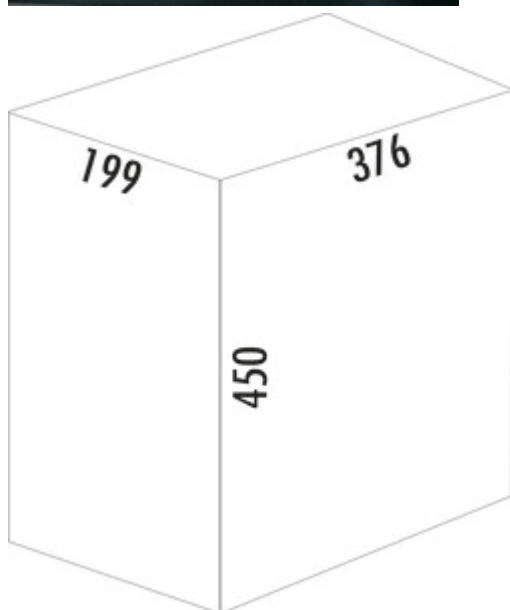

Duo 3416

Product number: 8011268

Configuration: white

Configuration options

8011268 | white

8011270 | stainless steel

- ✓ For swivel technology
- ✓ swivel technology
- ✓ 16 l
- waste capacity 16 (2 x 8) liters
- technology: swivel technology
- fitting: cabinet wall

[more infos...](#)

Technical data

Article type	Waste collection system	Number of containers	2
Width	199 mm	Opening technology	swivel technology
Mounting/Fixing	cabinet wall	Total volume	16 l
Cabinet width	450 mm	Volume/content container 1	8 l
Shape	angular	Volume/content container 2	8 l
Material container	plastic	Design	For swivel technology
Cover	Yes	Volume/Content container	8/8
Lid type(s)	Complete lid		