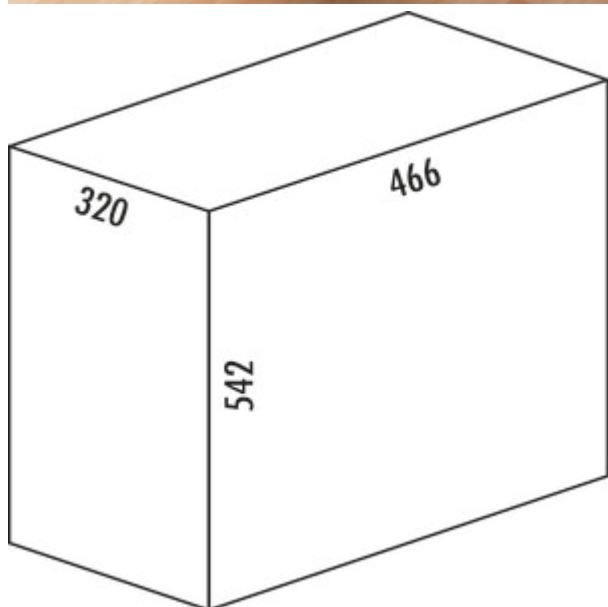

Easy Cargo 1

Product number: 8011254
Configuration: aluminium grey

Configuration options

8011254 | aluminium grey

- ✓ Pull-out technology for rotating doors
- ✓ full pull-out
- ✓ 42 l
- waste capacity 42 liters
- technology: full pull-out
- fitting: cabinet bottom

[more infos...](#)

Technical data

Article type	Waste collection system	Lid type(s)	Complete lid
Width	320 mm	Number of containers	1
Mounting/Fixing	cabinet bottom	Opening technology	full pull-out
Cabinet width	400 mm	Total volume	42 l
Material container	plastic	Volume/content container 1	42 l
Colour total cover	aluminium grey	Design	Pull-out technology for rotating doors
Cover	Yes	Volume/Content container	42