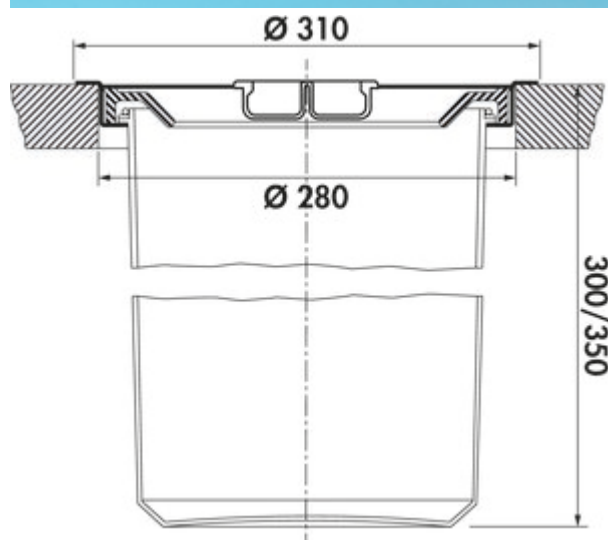

## WESCO® Dassa 2

Product number: 8011059

Configuration: stainless steel with plastic insert, waste capacity 13 liters

### Configuration options

8011059 | stainless steel with plastic insert, waste capacity 13 liters

8011101 | stainless steel with plastic insert, waste capacity 11 liters

✓ Free-standing containers

✓ 13 l

✓ Number of containers: 1

Quick and ready to hand - built directly into the worktop.

Also suitable for flush installation.

— installation dimension-Ø 280 mm

— outer Ø 310 mm

— waste volume 13 litres

[more infos...](#)

### Technical data

Article type	Free-standing container	Lid type(s)	Closing-lid
Brand	WESCO®	Number of containers	1
Width	310 mm	Total volume	13 l
Mounting/Fixing	in the worktop	Volume/content container 1	13 l
Material lid	stainless steel	Design	Free-standing containers
Material container	plastic	Old Wesco order no.	060300-47
Cover	Yes	Volume/Content container	13