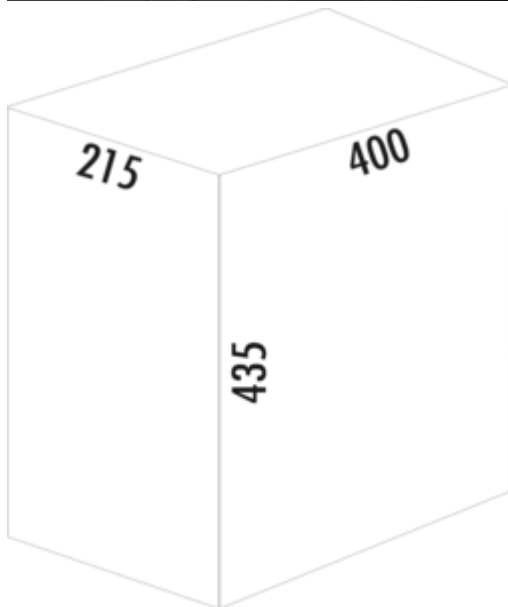

WESCO® Klassikline Single-Junior®

Product number: 8011008
 Configuration: white

Configuration options

8011008 | white
 8011085 | stainless steel
 8011226 | aluminium grey

- ✓ For swivel technology
- ✓ swivel technology
- ✓ 19 l
- waste capacity 19 liters
- technology: swivel technology
- fitting: cabinet wall

[more infos...](#)

Technical data

Article type	Waste collection system	Cover	Yes
Brand	WESCO®	Lid type(s)	Complete lid
Height	435 mm	Number of containers	1
Width	215 mm	Opening technology	swivel technology
Mounting/Fixing	cabinet wall	Total volume	19 l
Cabinet width	450 mm	Volume/content container 1	19 l
Material lid	plastic	Design	For swivel technology
Material container	plastic	Volume/Content container	19

Spare Parts

8010136	Replacement container, Single bucket, aluminium grey, 19 liters
8011077	Replacement container, Single bucket, white, 19 liters