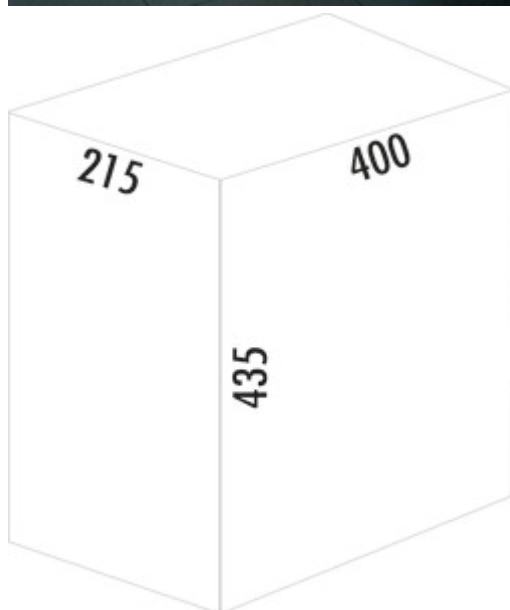

WESCO® Klassikline Single-Junior®

Product number: 8011008

Configuration: white

Configuration options

8011008 | white

8011085 | stainless steel

8011226 | aluminium grey

- ✓ For swivel technology
- ✓ swivel technology
- ✓ 19 l
- waste capacity 19 liters
- technology: swivel technology
- fitting: cabinet wall

[more infos...](#)

Technical data

Article type	Waste collection system	Lid type(s)	Complete lid
Brand	WESCO®	Number of containers	1
Width	215 mm	Opening technology	swivel technology
Mounting/Fixing	cabinet wall	Total volume	19 l
Cabinet width	450 mm	Volume/content container 1	19 l
Material lid	plastic	Design	For swivel technology
Material container	plastic	Volume/Content container	19
Cover	Yes		