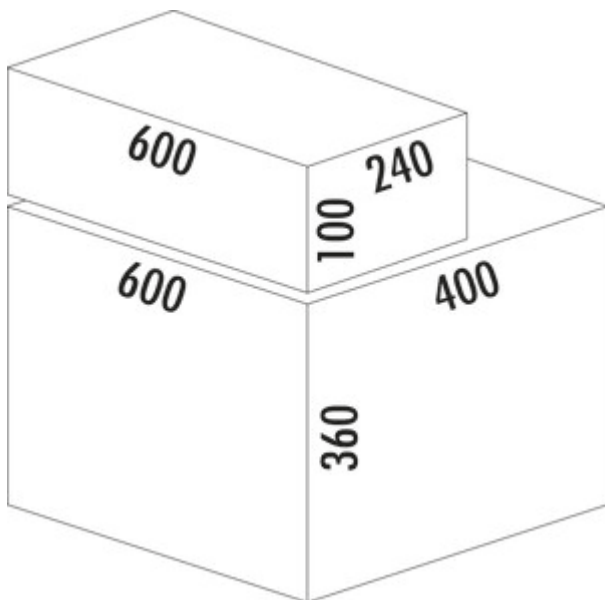

## Cox® Base 360 S/600-4 with Base-Board

Product number: 8012376

Configuration: without bio lid, light grey, H 460 mm

### Configuration options

- 8012376 | without bio lid, light grey, H 460 mm
- 8012377 | with bio lid, light grey, H 460 mm
- 8013376 | without bio lid, anthracite, H 460 mm
- 8013377 | with bio lid, anthracite, H 460 mm

- ✓ Front pull-out system
- ✓ full pull-out
- ✓ 40 l
  - guide rail depth 470 mm
  - waste capacity 40 (4 x 10) liters
  - technology: full drawer
  - fitting: cabinet wall and front panel
  - with soft retraction and damping
  - 1 x 2.7 l and 1 x 1.2 l storage boxes and 4 brackets included

### Technical data

Article type	Waste collection system	Volume/content container 2	10 l
Height	460 mm	Volume/content container 3	10 l
Width	600 mm	Volume/content container 4	10 l
CE marking on the product	No	Soft closing	Yes
Mounting/Fixing	cabinet wall front panel	Design	Front pull-out system
Cabinet width	600 mm	Volume/Content container	10/10/10/10
Shape	angular	Organic lid	No
Material container	plastic	Number of containers in additional drawer	2
Number of containers	4	Guide rail depth	470 mm
Opening technology	full pull-out	Volume/capacity drawer container 1	2.7 l
Total volume	40 l	Volume/capacity drawer container 2	1,2 l
Volume/content container 1	10 l	Locking mechanism	With damper