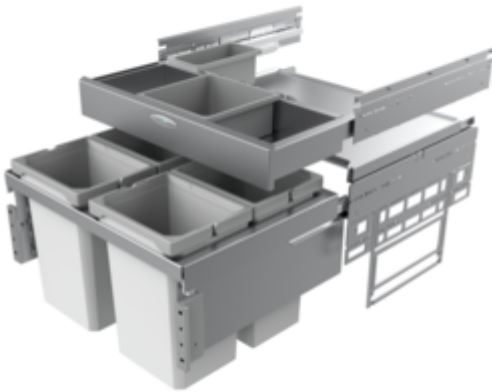

## Cox® Base 360 S/600-4 with Base-Board

Product number: 8012376

Configuration: without bio lid, light grey, H 460 mm

### Configuration options

- 8012376 | without bio lid, light grey, H 460 mm
- 8012377 | with bio lid, light grey, H 460 mm
- 8013376 | without bio lid, anthracite, H 460 mm
- 8013377 | with bio lid, anthracite, H 460 mm

- ✓ Front pull-out system
- ✓ full pull-out
- ✓ 40 l
  - guide rail depth 470 mm
  - waste capacity 40 (4 x 10) liters
  - technology: full drawer
  - fitting: cabinet wall and front panel
  - with soft retraction and damping
  - 1 x 2.7 l and 1 x 1.2 l storage boxes and 4 brackets included

### Technical data

Article type	Waste collection system	Volume/content container 2	10 l
Height	460 mm	Volume/content container 3	10 l
Width	600 mm	Volume/content container 4	10 l
CE marking on the product	No	Soft closing	Yes
Mounting/Fixing	cabinet wall front panel	Design	Front pull-out system
Cabinet width	600 mm	Volume/Content container	10/10/10/10
Shape	angular	Organic lid	No
Material container	plastic	Number of containers in additional drawer	2
Number of containers	4	Guide rail depth	470 mm
Opening technology	full pull-out	Volume/capacity drawer container 1	2.7 l
Total volume	40 l	Volume/capacity drawer container 2	1,2 l
Volume/content container 1	10 l	Locking mechanism	With damper