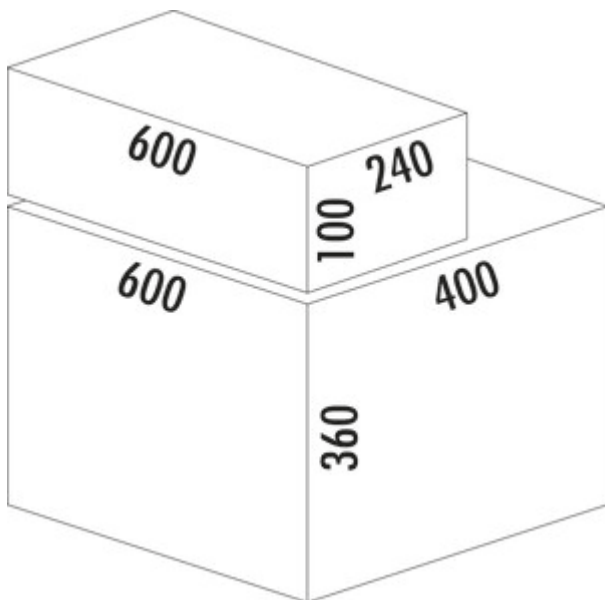

Cox[®] Base 360 S/600-4 with Base-Board

Product number: 8012376

Configuration: without bio lid, light grey, H 460 mm

Configuration options

- 8012376 | without bio lid, light grey, H 460 mm
- 8012377 | with bio lid, light grey, H 460 mm
- 8013376 | without bio lid, anthracite, H 460 mm
- 8013377 | with bio lid, anthracite, H 460 mm

- ✓ Front pull-out system
- ✓ full pull-out
- ✓ 40 l
 - guide rail depth 470 mm
 - waste capacity 40 (4 x 10) liters
 - technology: full drawer
 - fitting: cabinet wall and front panel
 - with soft retraction and damping
 - 1 x 2.7 l and 1 x 1.2 l storage boxes and 4 brackets included

[more infos...](#)

Technical data

Article type	Waste collection system	Volume/content container 3	10 l
Width	600 mm	Volume/content container 4	10 l
CE marking on the product	No	Soft closing	Yes
Mounting/Fixing	cabinet wall front panel	Design	Front pull-out system
Cabinet width	600 mm	Volume/Content container	10/10/10/10
Shape	angular	Organic lid	No
Material container	plastic	Number of containers in additional drawer	2
Number of containers	4	Guide rail depth	470 mm
Opening technology	full pull-out	Volume/capacity drawer container 1	2.7 l
Total volume	40 l	Volume/capacity drawer container 2	1,2 l
Volume/content container 1	10 l	Locking mechanism	With damper
Volume/content container 2	10 l		