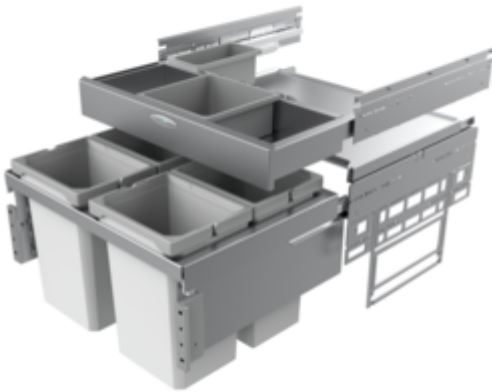

Cox[®] Base 360 S/600-4 with Base-Board

Product number: 8012376

Configuration: without bio lid, light grey, H 460 mm

Configuration options

- 8012376 | without bio lid, light grey, H 460 mm
- 8012377 | with bio lid, light grey, H 460 mm
- 8013376 | without bio lid, anthracite, H 460 mm
- 8013377 | with bio lid, anthracite, H 460 mm

- ✓ Front pull-out system
- ✓ full pull-out
- ✓ 40 l
 - guide rail depth 470 mm
 - waste capacity 40 (4 x 10) liters
 - technology: full drawer
 - fitting: cabinet wall and front panel
 - with soft retraction and damping
 - 1 x 2.7 l and 1 x 1.2 l storage boxes and 4 brackets included

[more infos...](#)

Technical data

Article type	Waste collection system	Volume/content container 3	10 l
Width	600 mm	Volume/content container 4	10 l
CE marking on the product	No	Soft closing	Yes
Mounting/Fixing	cabinet wall front panel	Design	Front pull-out system
Cabinet width	600 mm	Volume/Content container	10/10/10/10
Shape	angular	Organic lid	No
Material container	plastic	Number of containers in additional drawer	2
Number of containers	4	Guide rail depth	470 mm
Opening technology	full pull-out	Volume/capacity drawer container 1	2.7 l
Total volume	40 l	Volume/capacity drawer container 2	1,2 l
Volume/content container 1	10 l	Locking mechanism	With damper
Volume/content container 2	10 l		

Accessories

8012362	Storage box, Utensil box, dark grey, 2.7 liters
8013362	Storage box, Utensil box, anthracite, 2.7 liters
8012363	Storage box, Utensil box, dark grey, 1.2 liters
8013363	Storage box, Utensil box, anthracite, 1.2 liters
8012364	Bracket for storage box, Accessory, silver
8011312	Bio-lid, Accessory, light grey, for 4/ 6/ 7/ 10/ 12.5 liters
8012368	Cox Cick-E® 600, Accessory, W 600 mm, dark grey/chrome matt
8013312	Bio-lid, Accessory, anthracite, for 4/ 6/ 7/ 10/ 12.5 liters