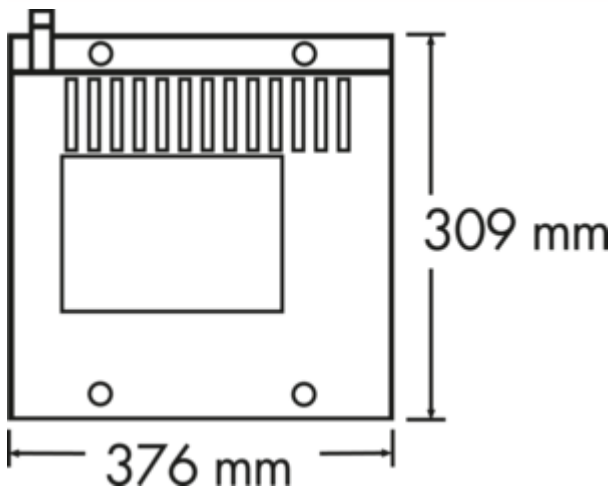

Kickspace KS 600

Product number: 6011002
Configuration: W 376 mm

Configuration options
6011002 | W 376 mm

✓ Base heating system

The compact base-installed heating system for rooms up to about 16 m² can be connected to the central heating system with much effort.

- connected load 230 V/50 Hz
- heating system exclusively for 2-pipe system
- minimum base height 125 mm

Please note! Ventilation grids and connection hoses are not included in the scope of delivery. Please order additionally.

Technical data

Article type	Base heating system	Heating medium	water
Height	93 mm	For room size	16 m ²
Width	376 mm	Minimum plinth height	125 mm
Standards	the noise levels were tested according to EN 23741.	Heating capacity	981 - 1256 W
Mains voltage	230 V	Suitable pipe system	2-pipe
Plug type	Angle plug	Engine power	40 W
Note	Cover plates need to be ordered separately. For proper operation, the average feed temperature should not fall below 60 °C. The heat output of the device depends on the feed temperature and the flow rate of the heating system.	Mains frequency	50 Hz
Switch	Yes	Connection to central heating system	Yes