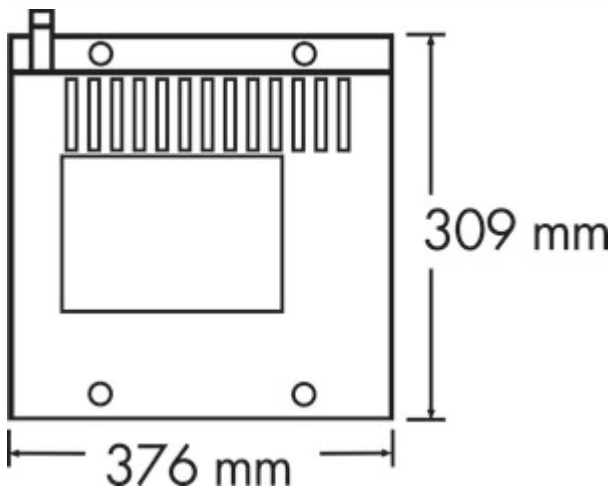

Kickspace KS 600

Product number: 6011002
Configuration: W 376 mm

Configuration options
6011002 | W 376 mm

✓ Base heating system

The compact base-installed heating system for rooms up to about 16 m² can be connected to the central heating system with much effort.

- connected load 230 V/50 Hz
- heating system exclusively for 2-pipe system
- minimum base height 125 mm

Cover plates need to be ordered separately.

PLEASE OBSERVE:

For proper operation, the average feed temperature should not fall below 60 °C.

The heat output of the device depends on the feed temperature and the flow rate of the heating system.

[more infos...](#)

Technical data

Article type	Base heating system	For room size	16 m ²
Width	376 mm	Minimum plinth height	125 mm
Standards	the noise levels were tested according to EN 23741.	Heating capacity	981 - 1256 W
Mains voltage	230 V	Suitable pipe system	2-pipe
Plug type	Angle plug	Engine power	40 W
Note	Cover plates need to be ordered separately. For proper operation, the average feed temperature should not fall below 60 °C. The heat output of the device depends on the feed temperature and the flow rate of the heating system.	Mains frequency	50 Hz
Switch	Yes	Connection to central heating system	Yes
Heating medium	water		

Accessories

6011011	Room thermostat 230 V, Accessory, white
6011010	Reinforced hose, Hose, L 700 mm
6011015	Reinforced hose, Hose, L 1000 mm
6011016	Reinforced hose, Hose, L 1500 mm
6011018	Kickspace-cover, Accessory, KS 600, W 550 mm, stainless steel coloured