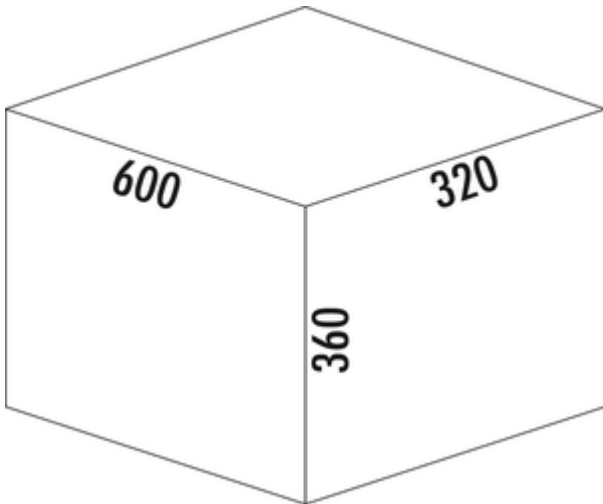

Cox[®] Base 360 K/600-2

Product number: 8013402

Configuration: without bio lid, anthracite, H 360 mm

Configuration options

8012402 | without bio lid, light grey, H 360 mm

8012403 | with bio lid, light grey, H 360 mm

8013402 | without bio lid, anthracite, H 360 mm

8013403 | with bio lid, anthracite, H 360 mm

✓ Front pull-out system

✓ full pull-out

✓ 31 l

With pull-out complete lid.

— guide rail depth 470 mm

— waste capacity 31 (2 x 15.5) l

— technology: full pull-out

— fitting: cabinet wall and front panel

— for 16/19 mm side walls

— **with soft retraction and damping**

— installation depth 320 mm

[more infos...](#)

Technical data

| | | | |
|--------------------------|-----------------------------|----------------------------|-----------------------|
| Article type | Waste collection system | Opening technology | full pull-out |
| Height | 360 mm | Total volume | 31 l |
| Width | 600 mm | Volume/content container 1 | 15,5 l |
| Mounting/Fixing | cabinet wall front panel | Volume/content container 2 | 15,5 l |
| Installation_height_list | 360 mm | Soft closing | Yes |
| Cabinet width | 600 mm | Design | Front pull-out system |
| Shape | angular | Volume/Content container | 15,5/15,5 |
| Installation depth | 320 mm | Organic lid | No |
| Material container | plastic | Retractable total cover | Yes |
| Cover | Yes | Guide rail depth | 470 mm |
| Lid type(s) | Complete lid | Biode lid bucket sizes | 15.5 l |
| Number of containers | 2 | Locking mechanism | With damper |