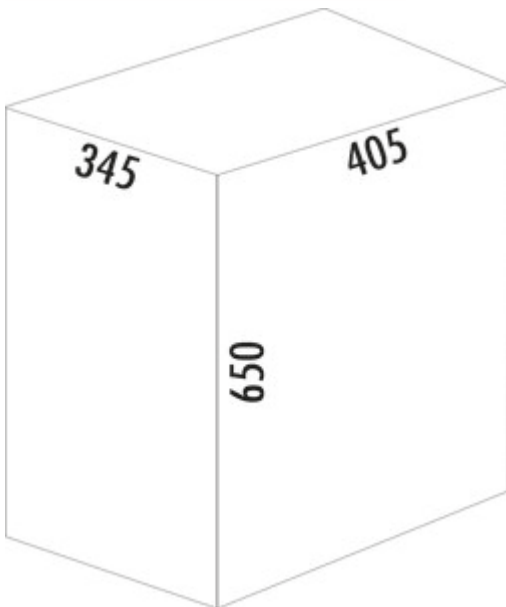

WESCO® Big Double Boy

Product number: 8011697

Configuration: white matt

Configuration options

8011694 | red
 8011695 | almond
 8011696 | black matt
 8011697 | white matt
 8011698 | graphite matt
 8011699 | sand matt
 8011795 | cool grey

- ✓ Free-standing containers
- ✓ footstep mechanism
- ✓ 36 l
 - waste capacity 36 (2 x 18) litres
 - powder-coated sheet steel body
 - stainless-steel lid
 - plastic insert
 - stainless-steel foot pedal

[more infos...](#)

Technical data

Article type	Free-standing container	Number of containers	2
Brand	WESCO®	Opening technology	footstep mechanism
Width	405 mm	Total volume	36 l
Further	attachment option for garbage bags	Volume/content container 1	18 l
Dishwasher safe	Not dishwasher-safe	Volume/content container 2	18 l
Shape	angular	Design	Free-standing containers
Material lid	stainless steel	Waste bin dimensions (Wesco.de)	650 x 405
Height insert	588 mm	Old Wesco order no.	381411-74
Wide use	190 mm	Volume/Content container	18/18
Depth insert	235 mm	Locking mechanism	With damper
Material insert	plastic	Material Korpus	powder coated steel sheet
Cover	Yes	Footstep material	stainless steel
Lid type(s)	Closing-lid	Lockability	in open position